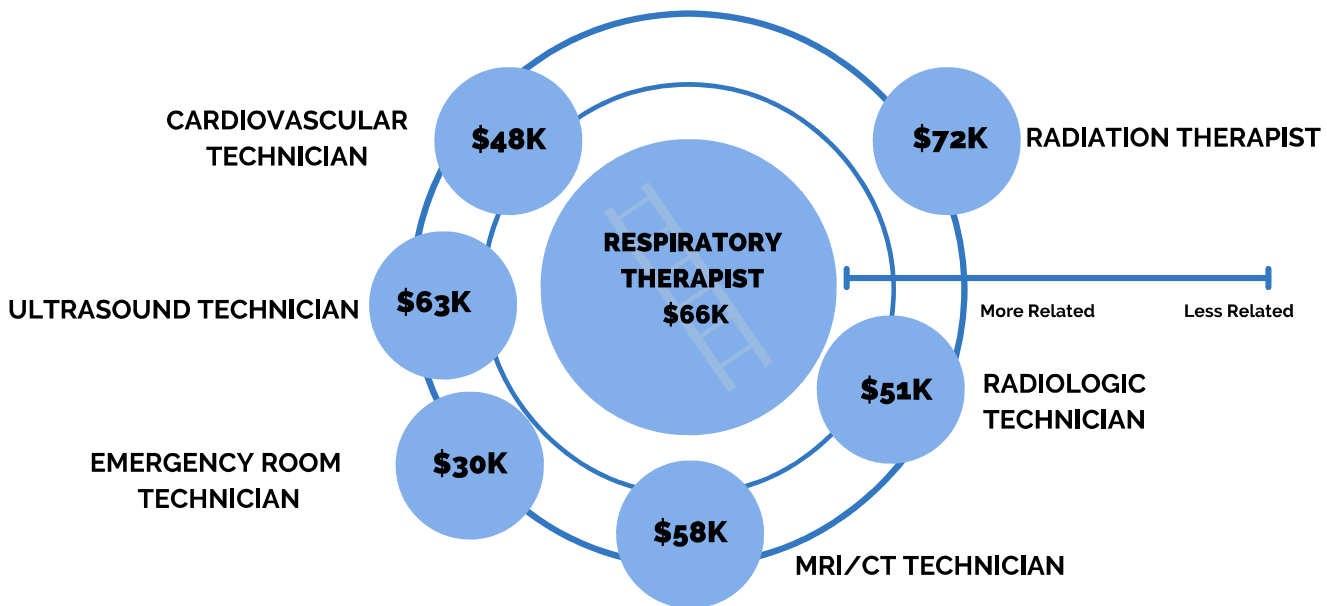

 THE AUSTIN MSA PROJECTS TO NEED OVER **670** RESPIRATORY THERAPISTS BY 2031. WILL YOU BE ONE?

JOB DUTIES

- Provide emergency care, such as artificial respiration, external cardiac massage, or assistance with cardiopulmonary resuscitation.
- Monitor patient's physiological responses to therapy, such as vital signs, arterial blood gases, or blood chemistry changes, and consult with physician if adverse reactions occur.
- Set up and operate devices, such as mechanical ventilators, therapeutic gas administration apparatus, environmental control systems, or aerosol generators, following specified parameters of treatment.

RESPIRATORY THERAPISTS

HOW TO GET STARTED IN THIS CAREER PATHWAY

Take STEM, English and foreign language classes while in high school.

Volunteer at your local hospital for more exposure. Interview a professional in the field.

Find a part-time job at a clinic, doctor's office or hospital. **Register at workintexas.com**

Complete a personality test or explore more high-demand careers. **Scan the code to get started!**

RELATED JOBS WITH MEDIAN SALARY