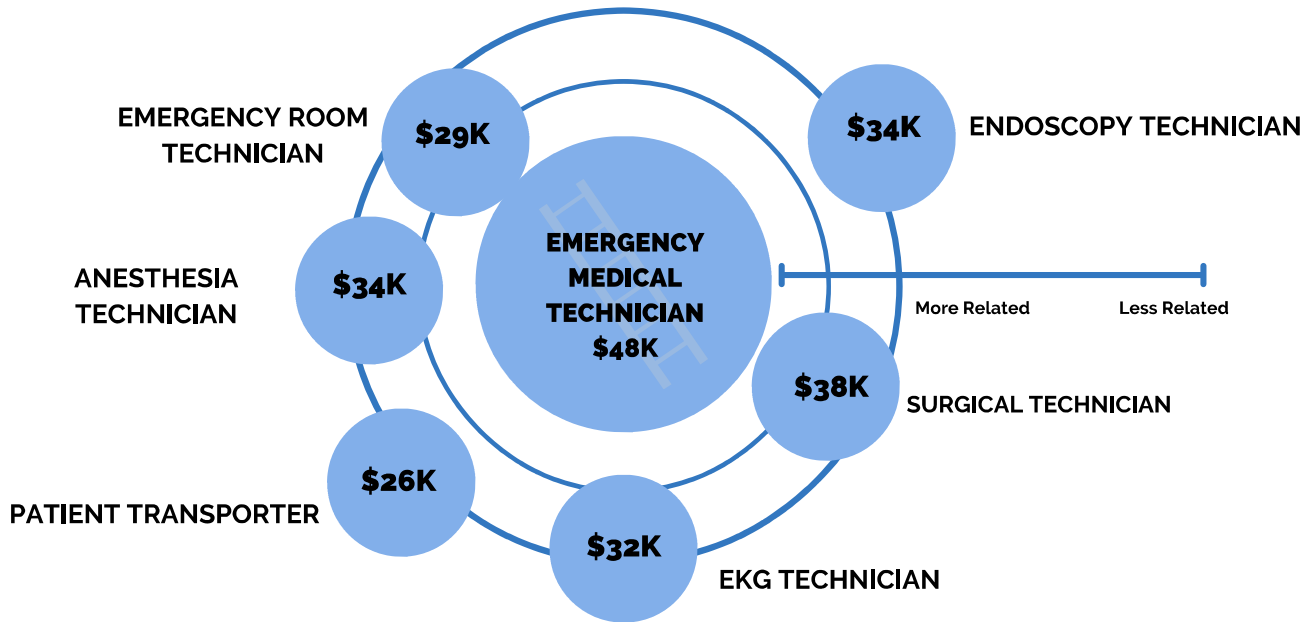

 THE AUSTIN MSA PROJECTS TO NEED OVER **1,135** EMERGENCY MEDICAL TECHNICIAN BY 2031. WILL YOU BE ONE?

JOB DUTIES

- Administer first aid treatment or life support care to sick or injured persons in prehospital settings.
- Assess nature and extent of illness or injury to establish and prioritize medical procedures.
- Attend training classes to maintain certification licensure, keep abreast of new developments in the field, or maintain existing knowledge.

EMERGENCY MEDICAL TECHNICIAN

HOW TO GET STARTED IN THIS CAREER PATHWAY

Take biology, chemistry or health science classes while in school

Partake in an internship in the field of health sciences. Volunteer at your local hospital

Find a part-time job with a local physician office or laboratory. **Register at workintexas.com**

Complete a personality test or explore more high-demand careers. **Scan the code to get started!**

RELATED JOBS WITH MEDIAN SALARY