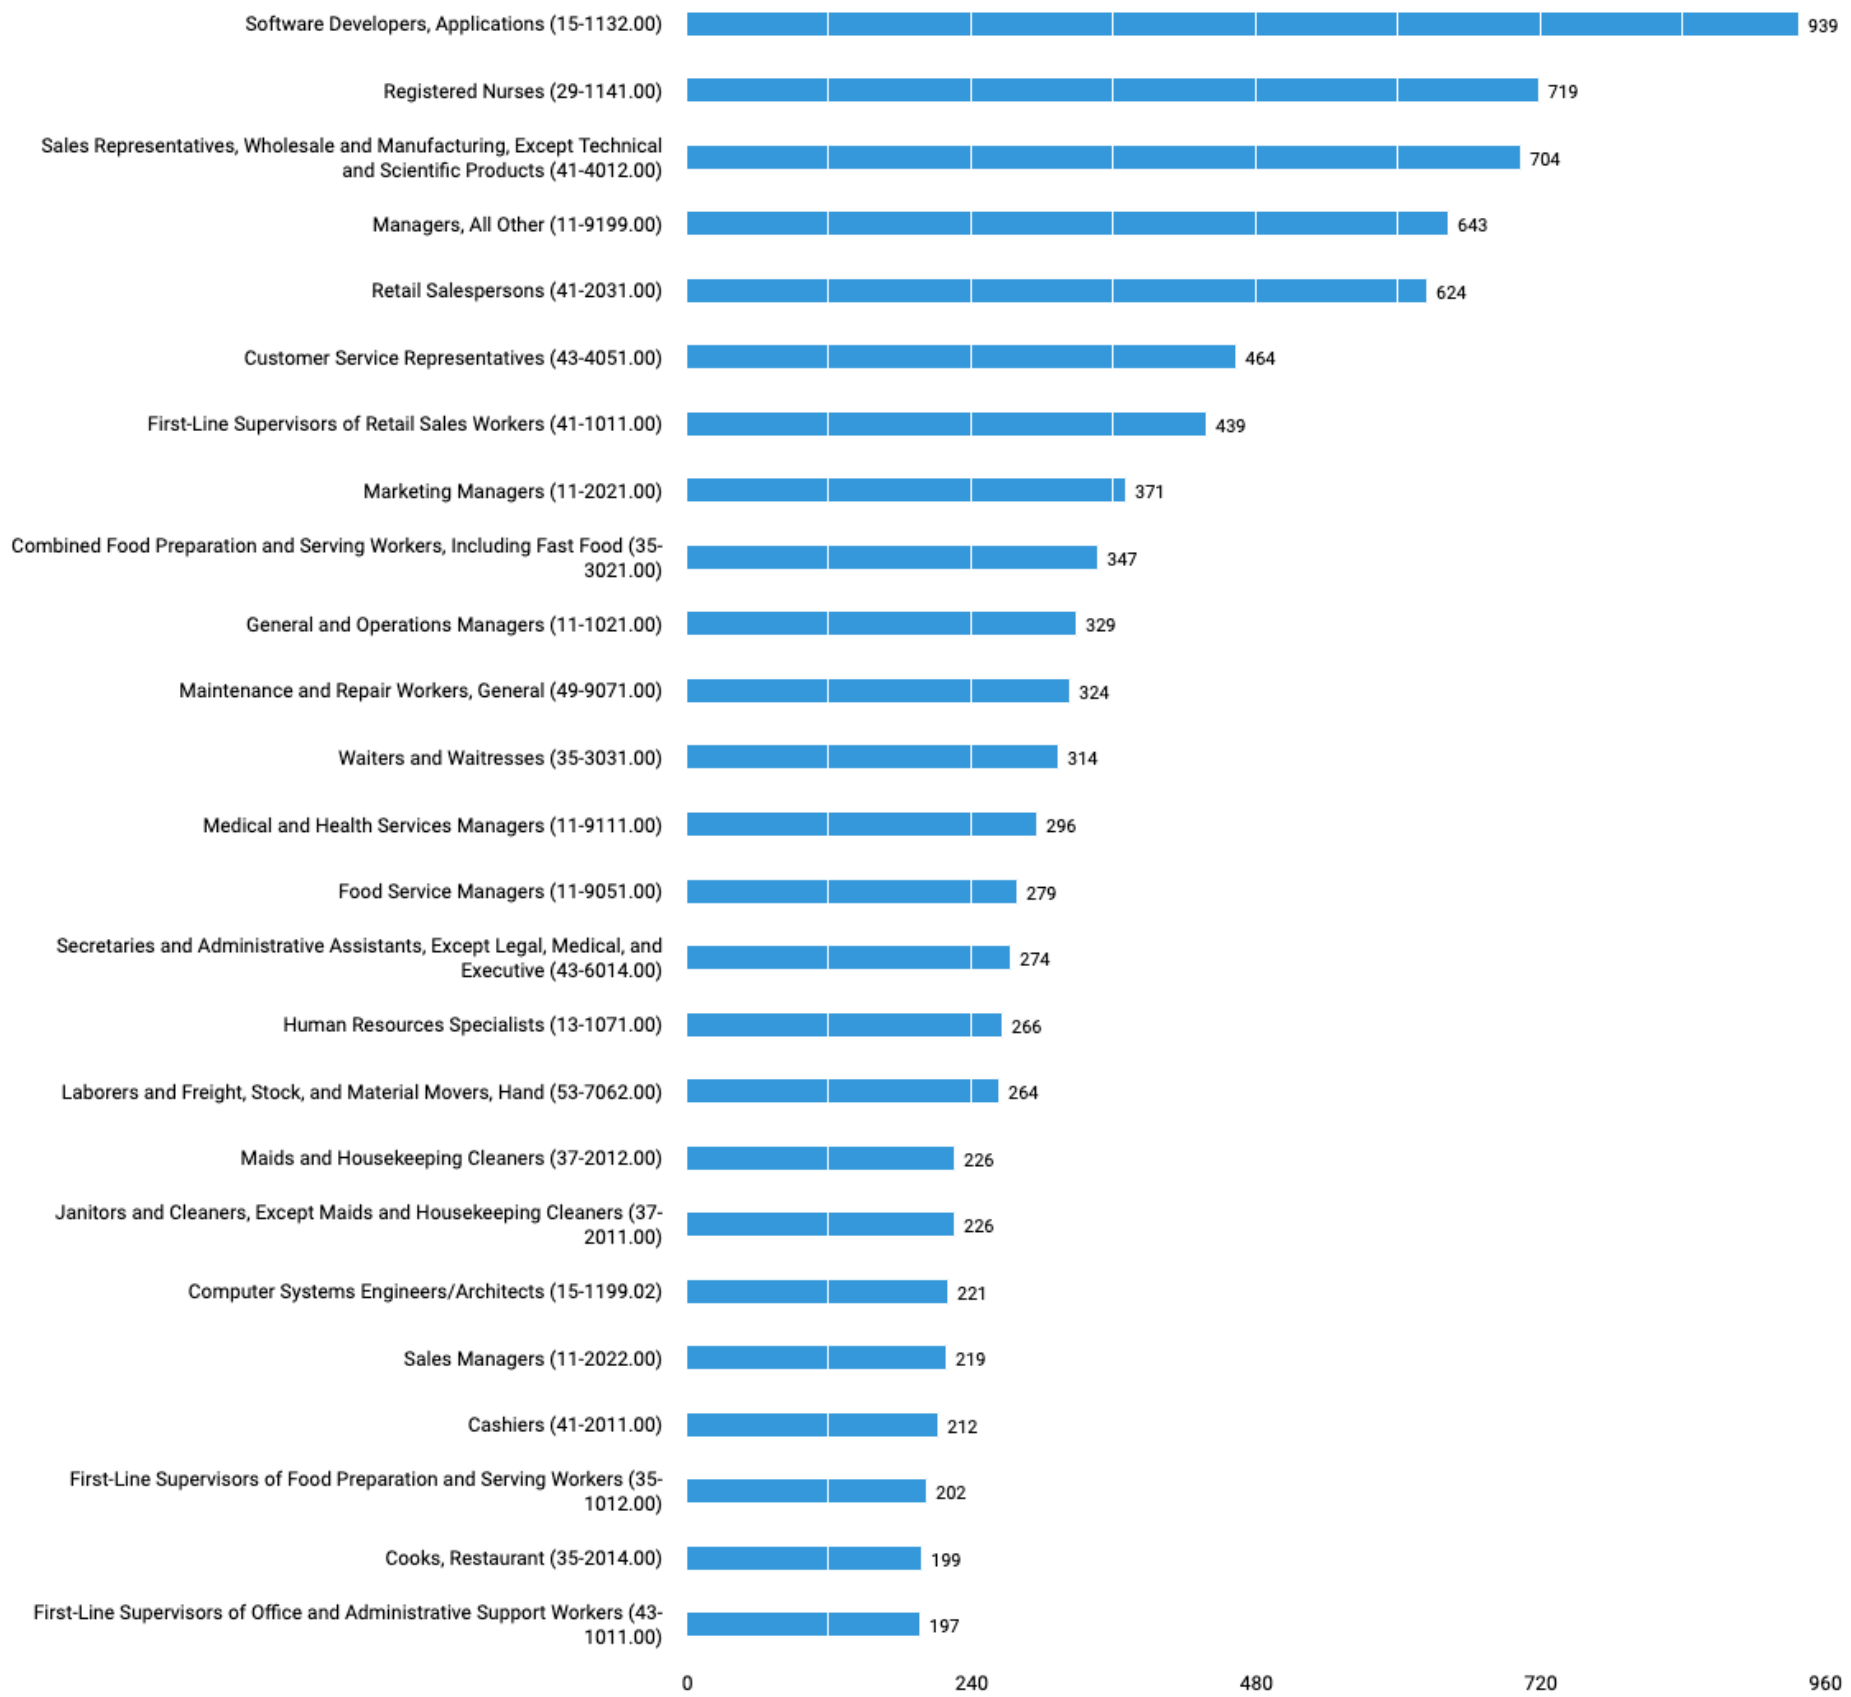

Source: Labor Insight (Burning Glass Technologies)

Employers with the Most Job Openings

Dec. 01, 2021 - Dec. 31, 2021

There are 24,436 postings available with the current filters applied.

There are 2,535 unspecified postings.

Included Postings

New postings, HWOL universe postings

Active Selections

Custom range (Dec. 1, 2021 - Dec. 31, 2021) AND (MSA : Austin-Round Rock, TX (Metropolitan Statistical Area)) AND (Jobs Universe : HWOL) AND (Included Postings : All New Jobs)

Top Detailed O*Net Occupations

Dec. 01, 2021 - Dec. 31, 2021

There are 24,436 postings available with the current filters applied.

There are 1,101 unspecified postings.

Included Postings

New postings, HWOL universe postings

Active Selections

Custom range (Dec. 1, 2021 - Dec. 31, 2021) AND (MSA : Austin-Round Rock, TX (Metropolitan Statistical Area)) AND (Jobs Universe : HWOL) AND (Included Postings : All New Jobs)

Programs of Study in Greatest Demand