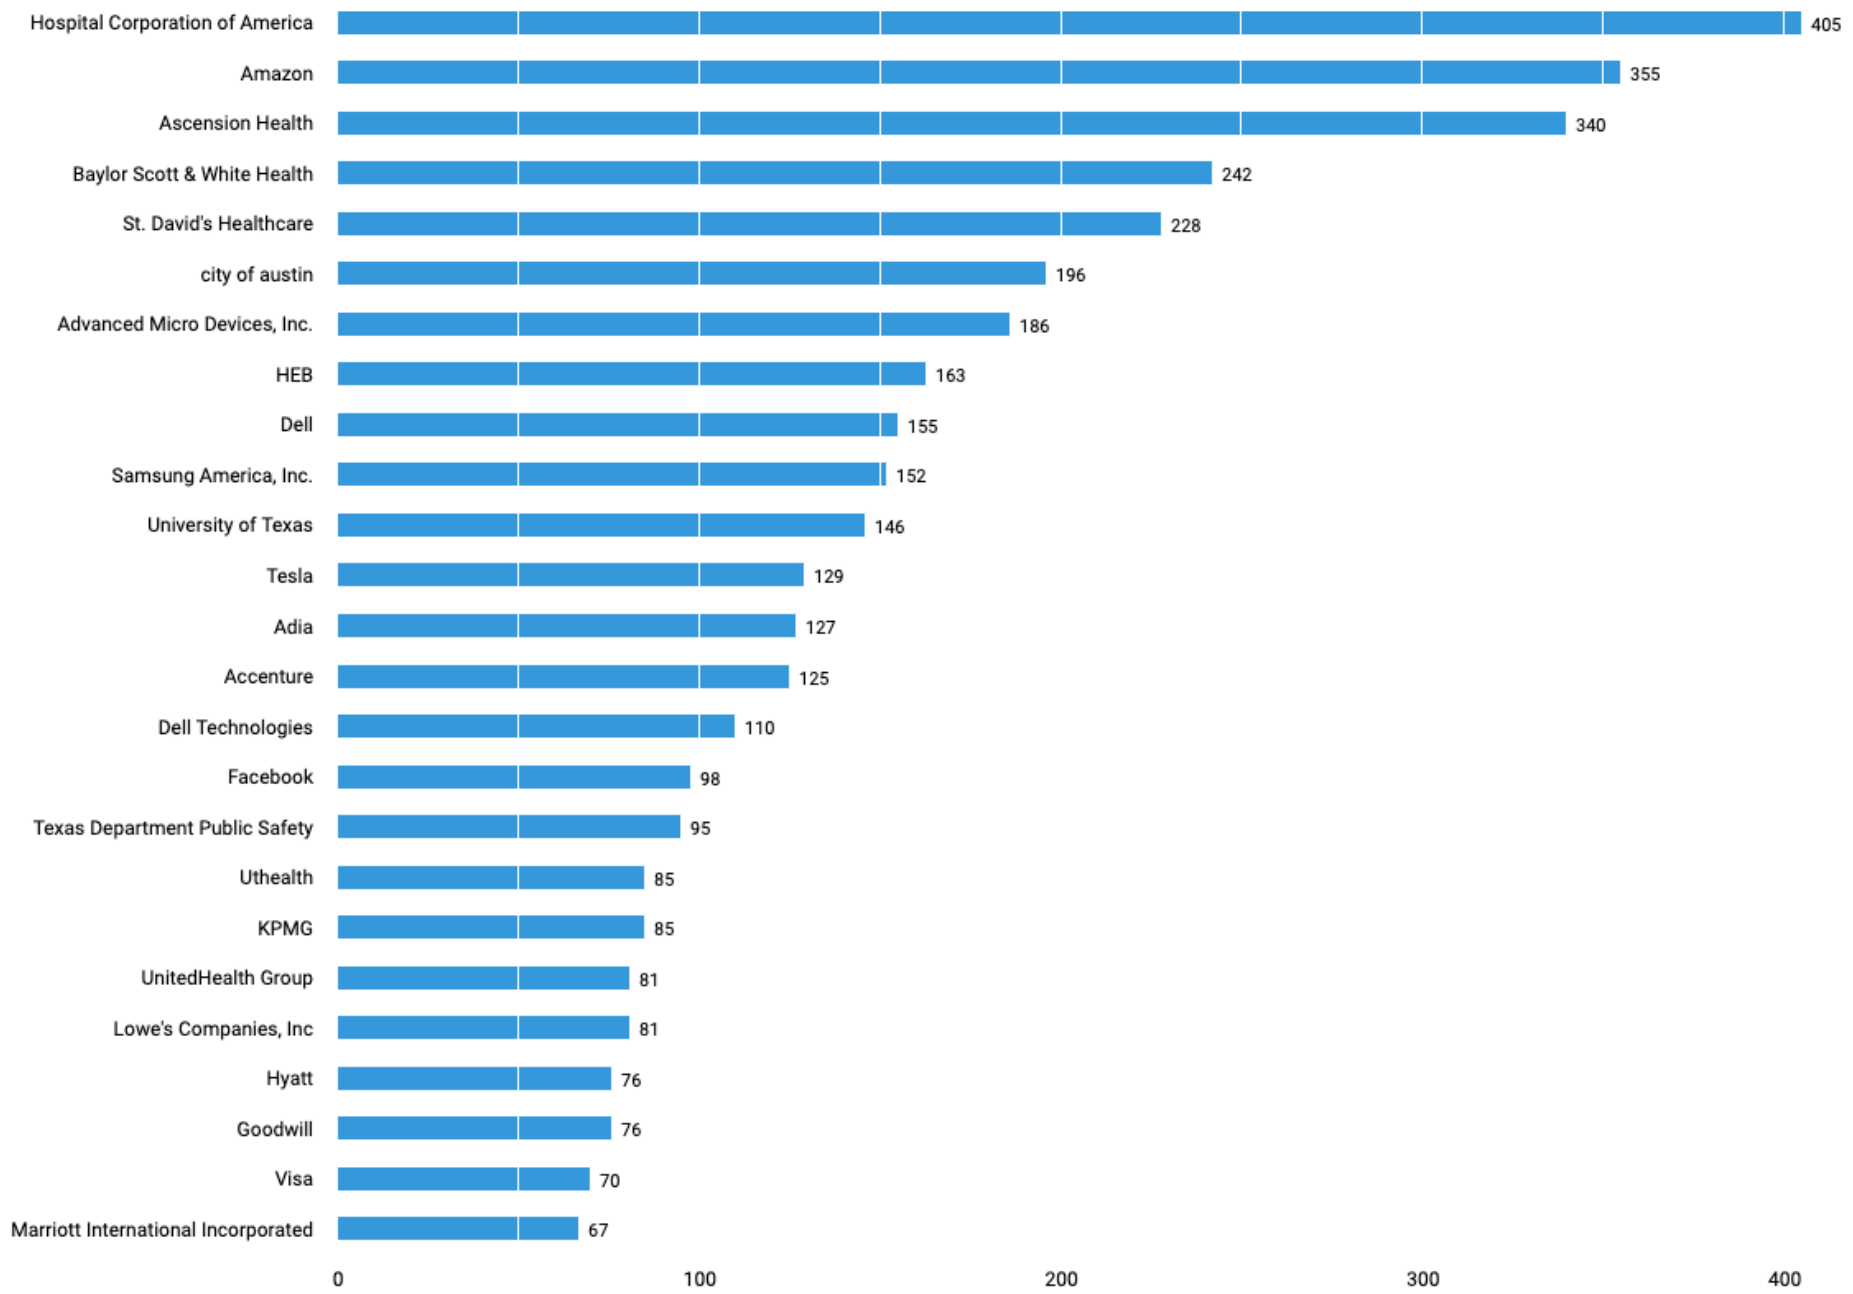

Note: 43% of records have been excluded because they do not include a degree level. As a result, the chart below may not be representative of the full sample.

Dec. 01, 2021 - Dec. 31, 2021

There are 24,436 postings available with the current filters applied.

There are 10,510 unspecified postings.

Included Postings

New postings, HWOL universe postings

Active Selections

Custom range (Dec. 1, 2021 - Dec. 31, 2021) AND (MSA : Austin-Round Rock, TX (Metropolitan Statistical Area)) AND (Jobs Universe : HWOL) AND (Included Postings : All New Jobs)

Source: Labor Insight (Burning Glass Technologies)

Employers with the Most Job Openings

Dec. 01, 2021 - Dec. 31, 2021

There are 24,436 postings available with the current filters applied.

There are 2,535 unspecified postings.

Included Postings

New postings, HWOL universe postings

Active Selections

Custom range (Dec. 1, 2021 - Dec. 31, 2021) AND (MSA : Austin-Round Rock, TX (Metropolitan Statistical Area)) AND (Jobs Universe : HWOL) AND (Included Postings : All New Jobs)