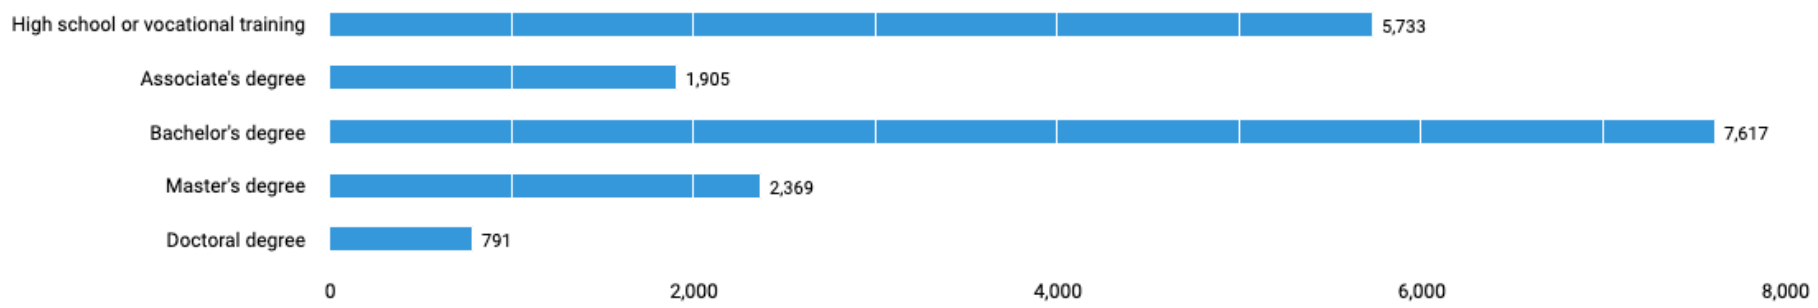

Note: 43% of records have been excluded because they do not include a degree level. As a result, the chart below may not be representative of the full sample.

Dec. 01, 2021 - Dec. 31, 2021

There are 24,436 postings available with the current filters applied.

There are 10,510 unspecified postings.

Included Postings

New postings, HWOL universe postings

Active Selections

Custom range (Dec. 1, 2021 - Dec. 31, 2021) AND (MSA : Austin-Round Rock, TX (Metropolitan Statistical Area)) AND (Jobs Universe : HWOL) AND (Included Postings : All New Jobs)