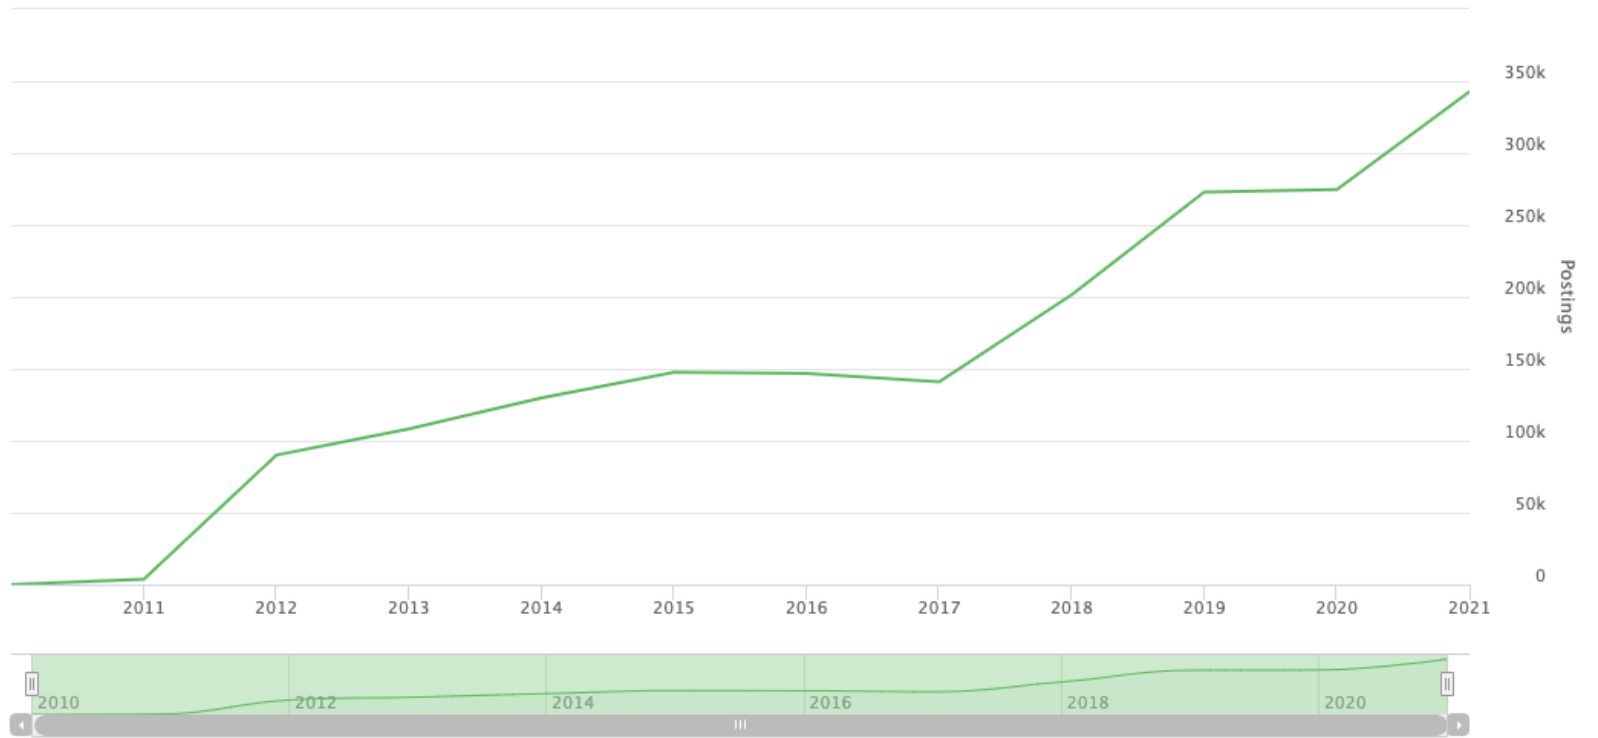

Time Series Analysis

New Postings increased by 24.70% to 342,658 in the period 2020 - 2021

Jan. 01, 2010 - Jan. 04, 2022 (Data not available after Jan. 02, 2022)

There are 1,860,130 postings available with the current filters applied.

There are 0 unspecified postings.

Included Postings

New postings, HWOL universe postings

Active Selections

Custom range (Dec. 1, 2021 - Dec. 31, 2021) AND (MSA : Austin-Round Rock, TX (Metropolitan Statistical Area)) AND (Jobs Universe : HWOL) AND (Included Postings : All New Jobs)

Interval

Annually

New Postings
2021

342,658

Increased
↑ 24.70%

2020 - 2021

— Total postings