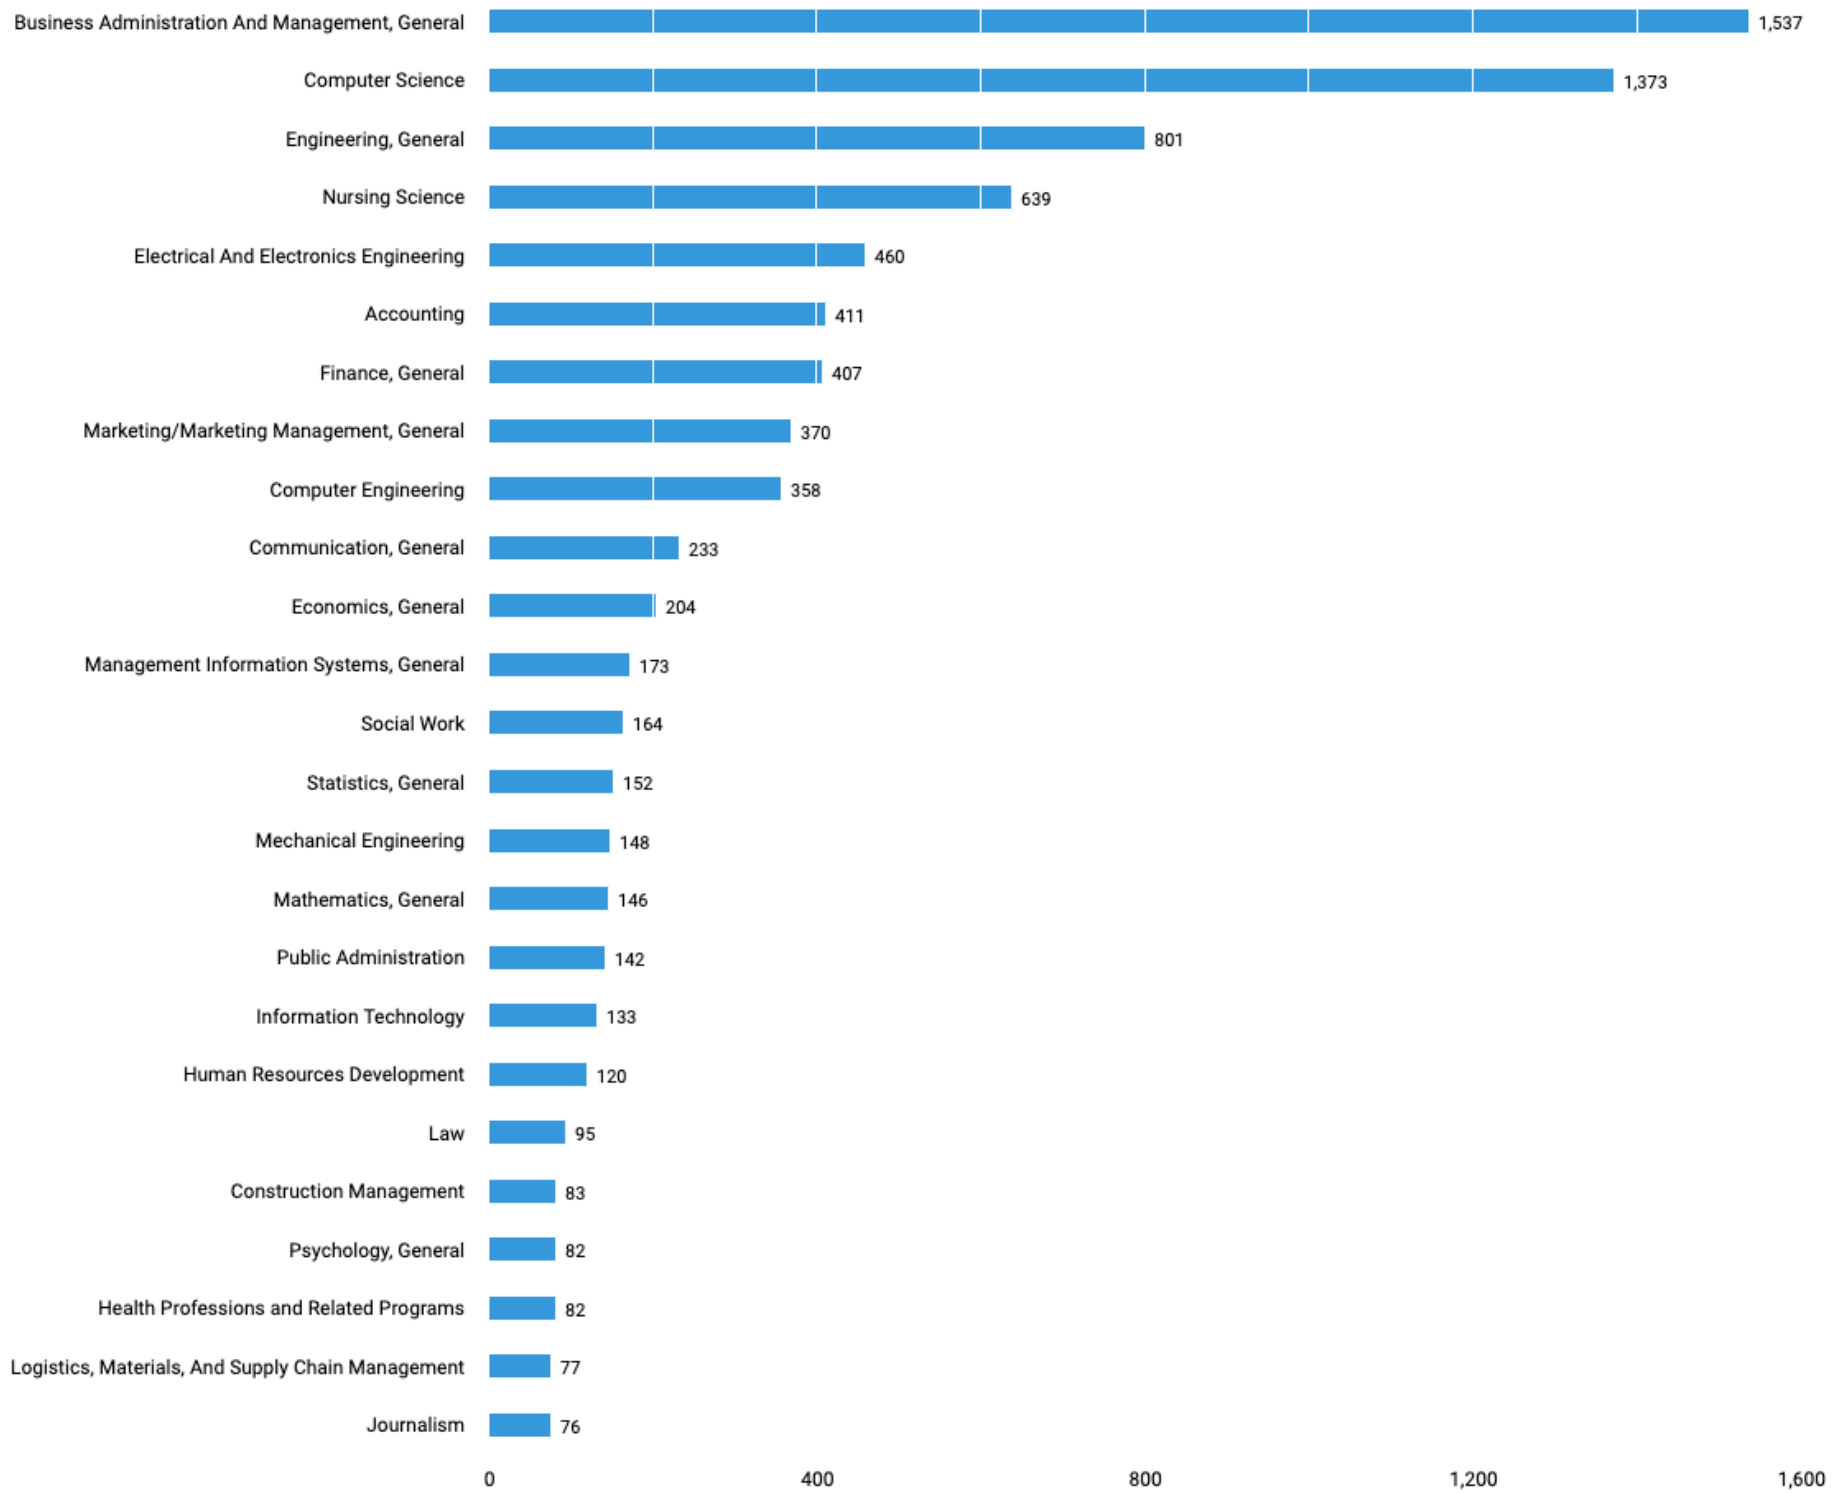

Top Detailed O*Net Occupations

Dec. 01, 2021 - Dec. 31, 2021

There are 24,436 postings available with the current filters applied.

There are 1,101 unspecified postings.

Included Postings

New postings, HWOL universe postings

Note: 77% of records have been excluded because they do not include a program of study. As a result, the chart below may not be representative of the full sample.

Dec. 01, 2021 - Dec. 31, 2021

There are 24,436 postings available with the current filters applied.

There are 18,864 unspecified postings.

Included Postings

New postings, HWOL universe postings

Active Selections

Custom range (Dec. 1, 2021 - Dec. 31, 2021) AND (MSA : Austin-Round Rock, TX (Metropolitan Statistical Area)) AND (Jobs Universe : HWOL) AND (Included Postings : All New Jobs)

Time Series Analysis

New Postings increased by 24.70% to 342,658 in the period 2020 - 2021

Jan. 01, 2010 - Jan. 04, 2022 (Data not available after Jan. 02, 2022)

There are 1,860,130 postings available with the current filters applied.