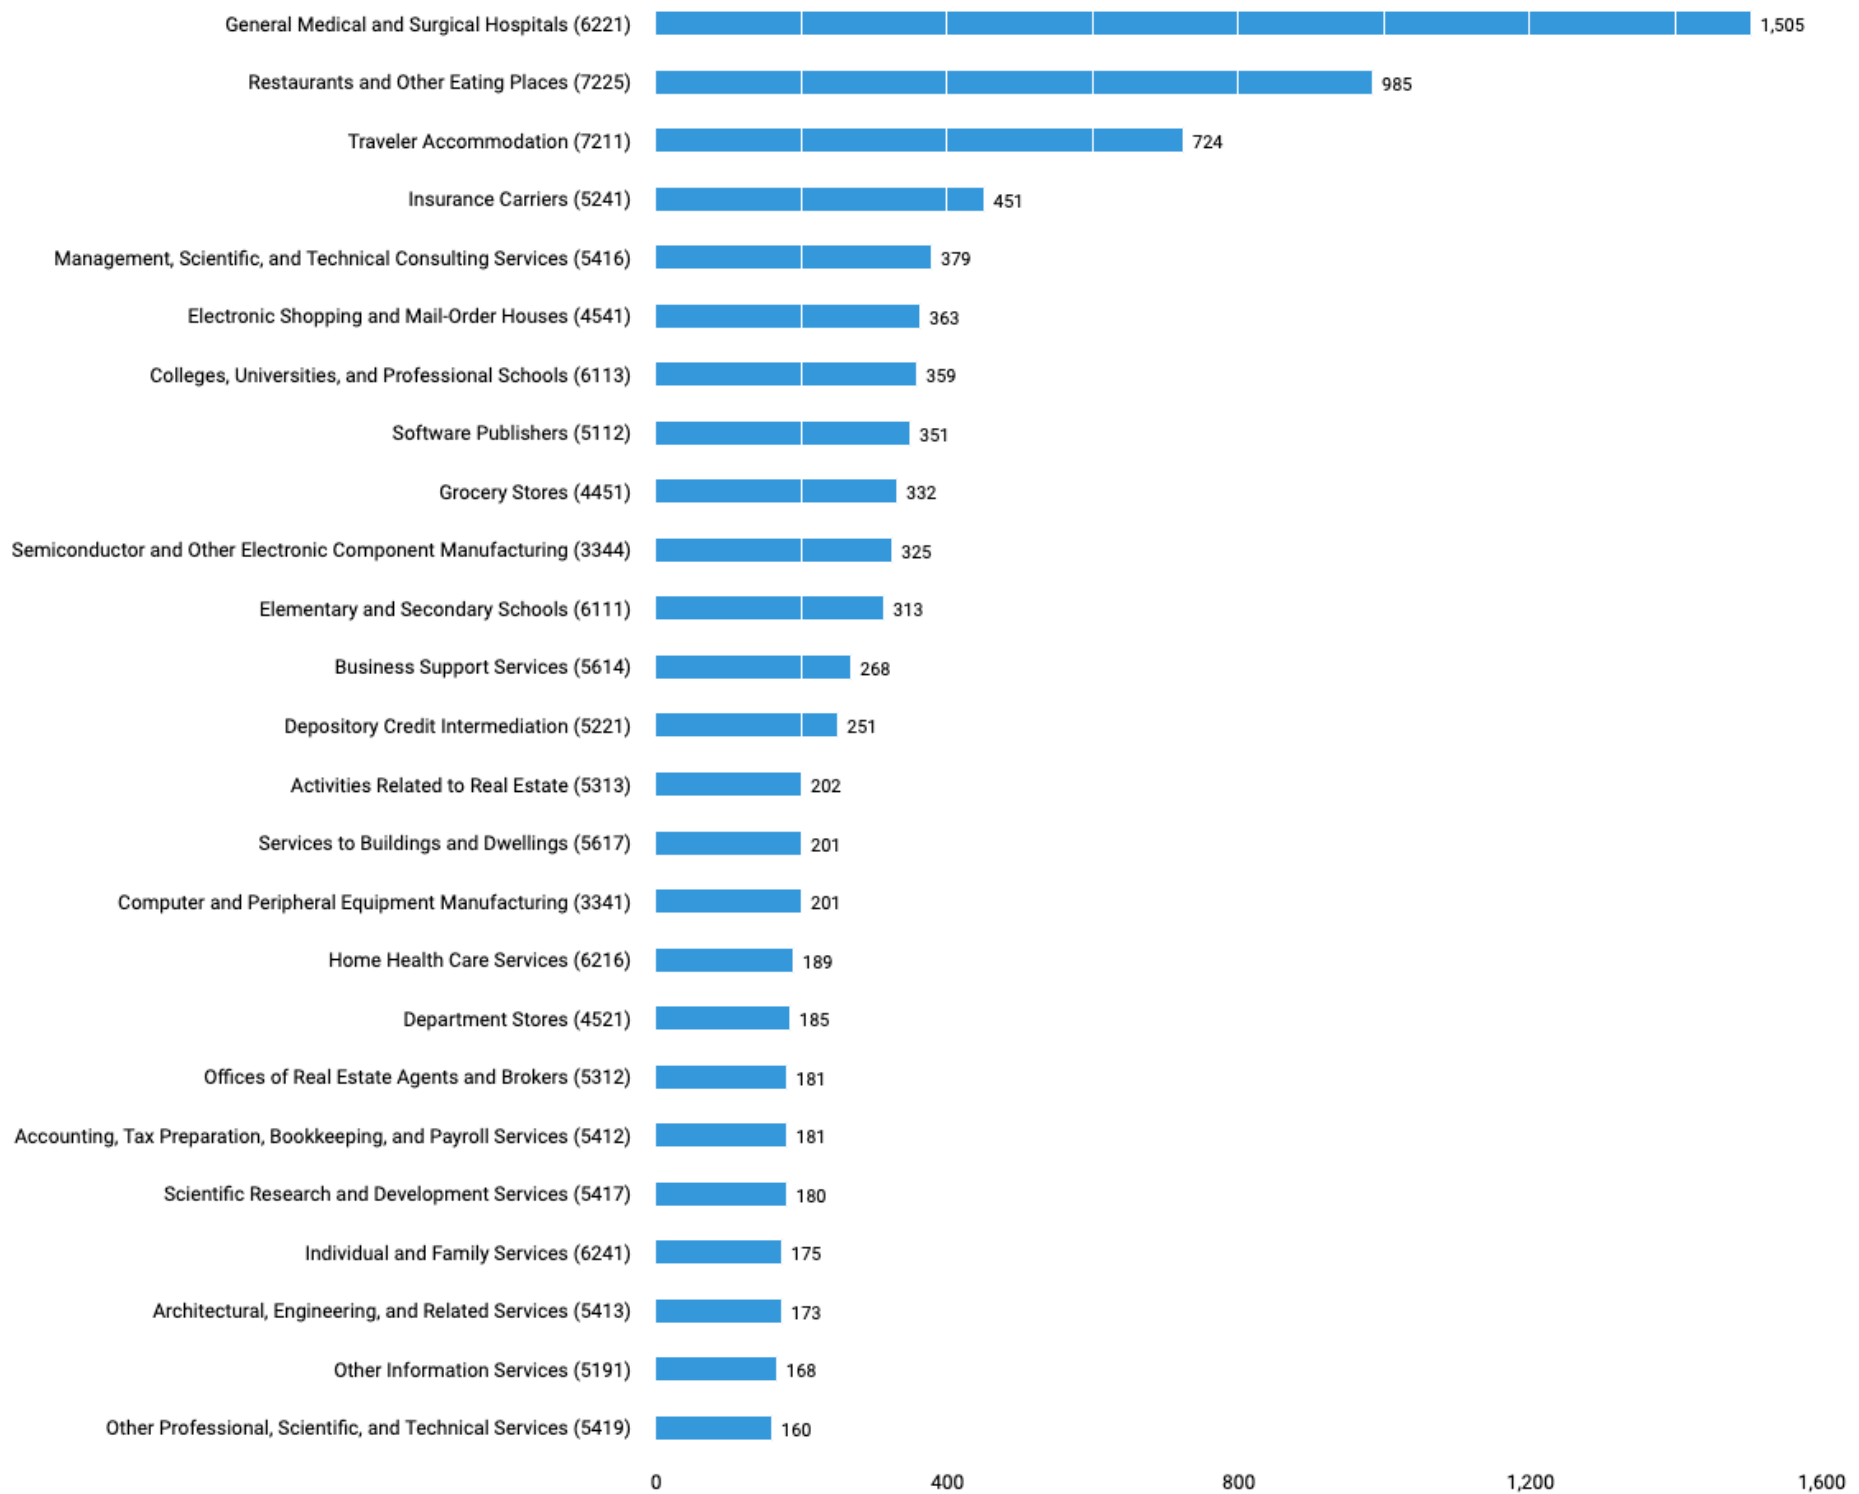

Source: Labor Insight (Burning Glass Technologies)

Employers with the Most Job Openings

Dec. 01, 2021 - Dec. 31, 2021

There are 24,436 postings available with the current filters applied.

There are 2,535 unspecified postings.

Included Postings

New postings, HWOL universe postings

Active Selections

Custom range (Dec. 1, 2021 - Dec. 31, 2021) AND (MSA : Austin-Round Rock, TX (Metropolitan Statistical Area)) AND (Jobs Universe : HWOL) AND (Included Postings : All New Jobs)

Source: Labor Insight (Burning Glass Technologies)

Top Detailed Industries

Dec. 01, 2021 - Dec. 31, 2021

There are 24,436 postings available with the current filters applied.

There are 9,813 unspecified postings.