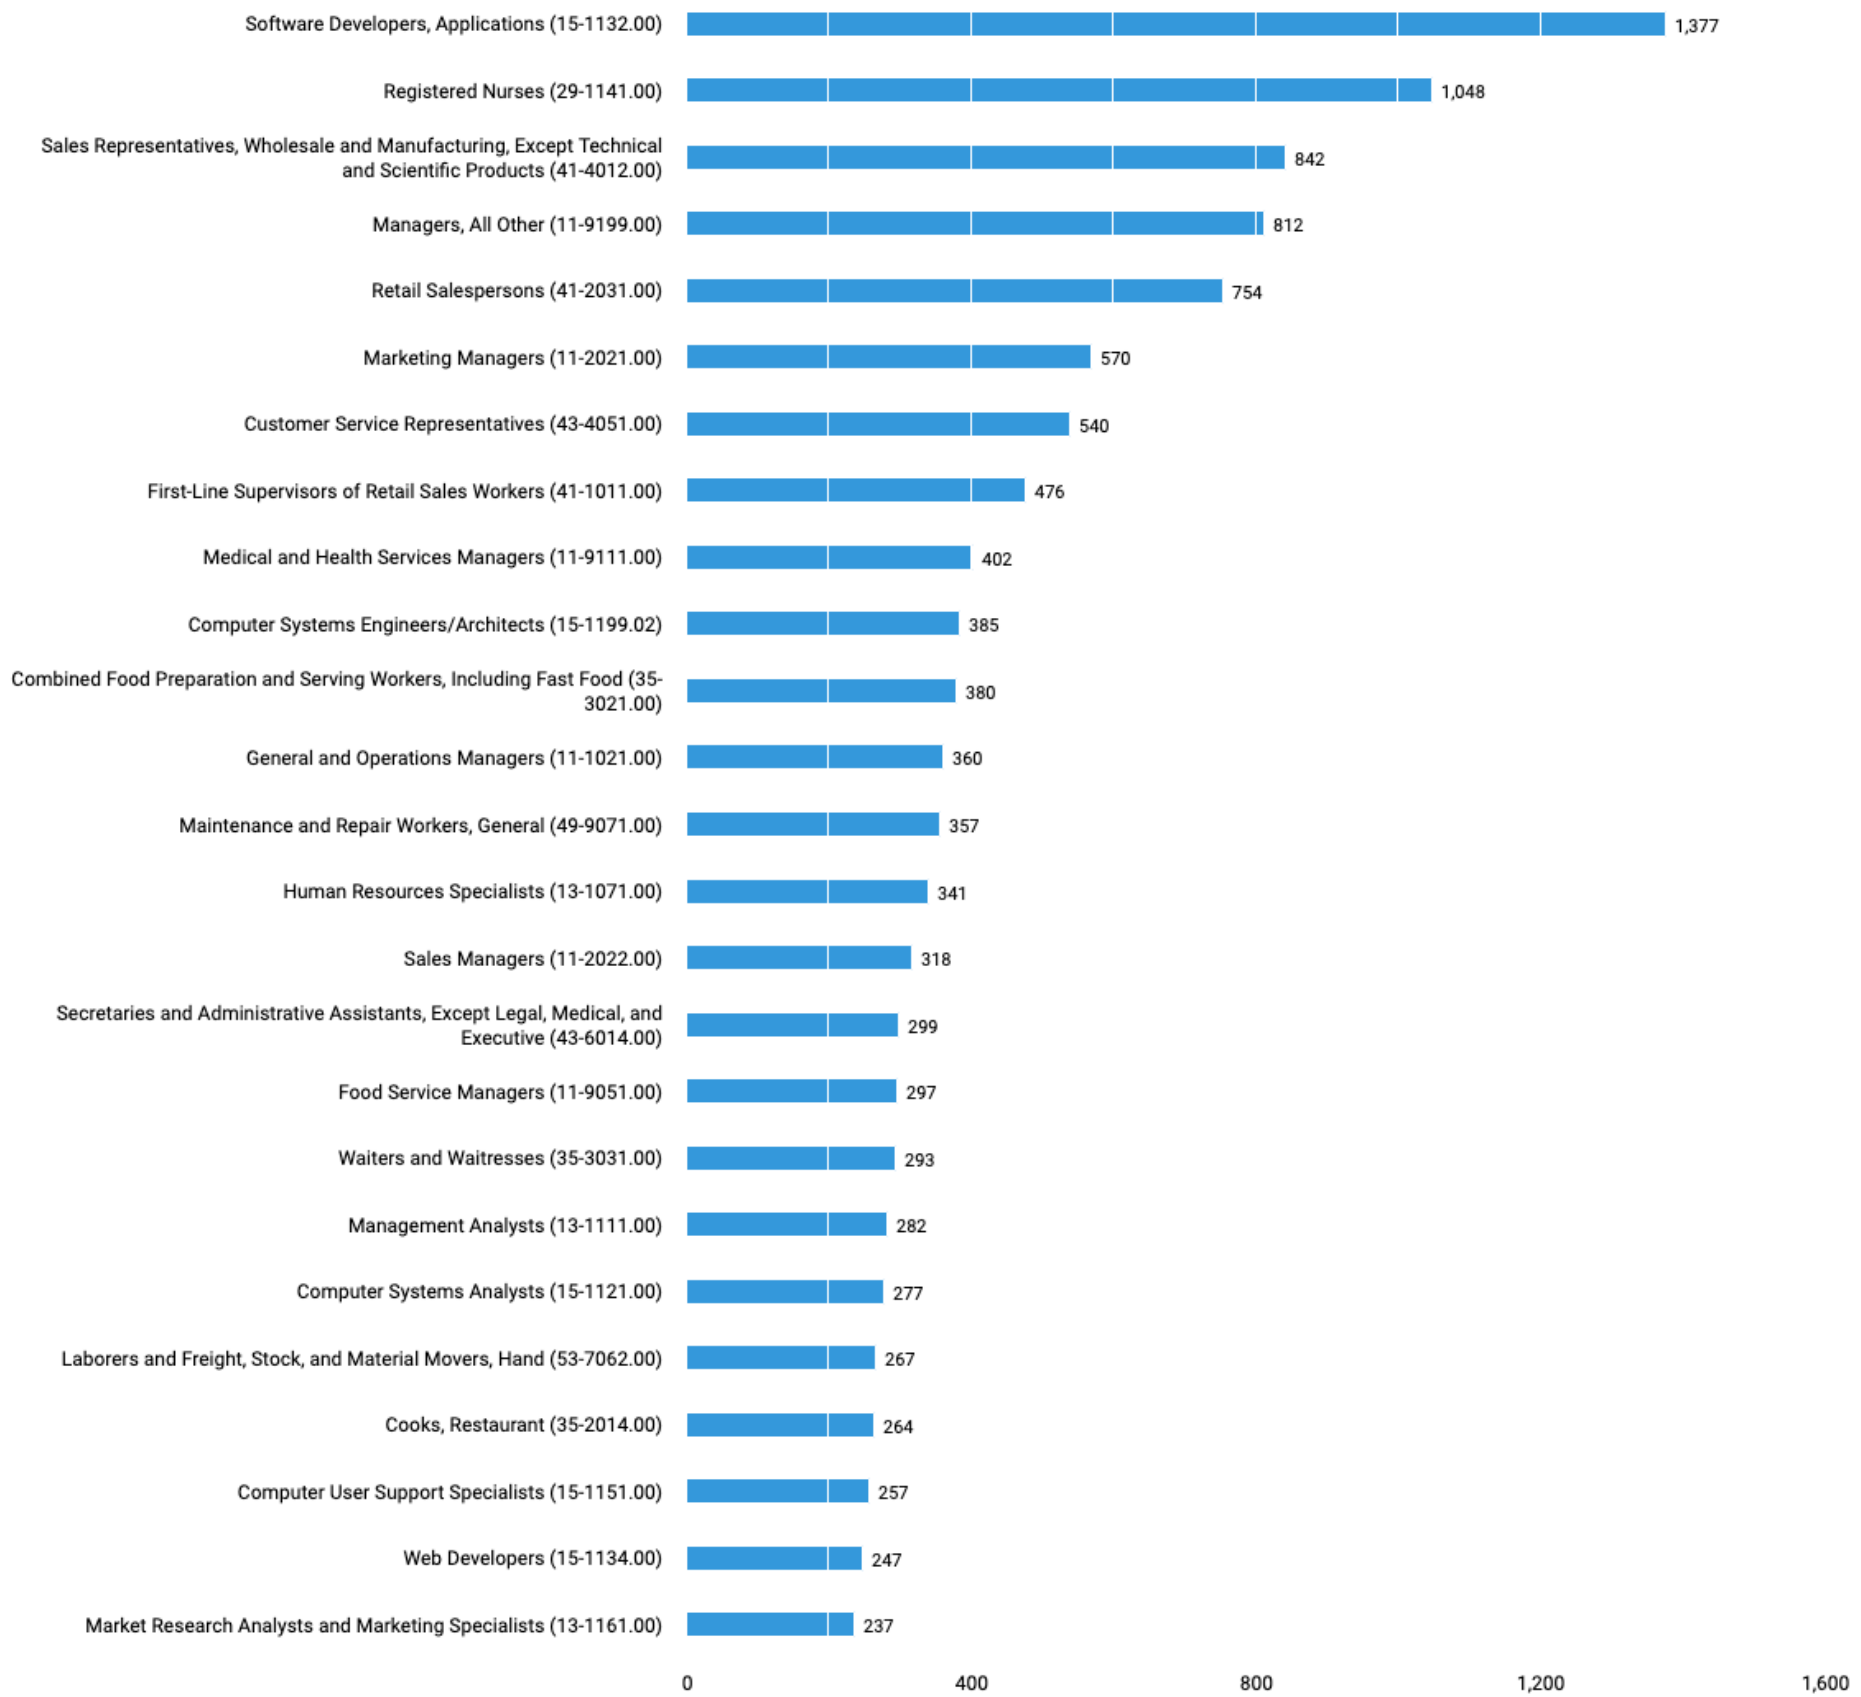

Source: Labor Insight (Burning Glass Technologies)

Employers with the Most Job Openings

Nov. 01, 2021 - Nov. 30, 2021

There are 29,101 postings available with the current filters applied.

There are 1,821 unspecified postings.

There are 29,101 postings available with the current filters applied.

There are 11,820 unspecified postings.

Included Postings

New postings, HWOL universe postings

Active Selections

Custom range (Nov. 1, 2021 - Nov. 30, 2021) AND (MSA : Austin-Round Rock, TX (Metropolitan Statistical Area)) AND (Jobs Universe : HWOL) AND (Included Postings : All New Jobs)

Source: Labor Insight (Burning Glass Technologies)

Top Detailed O*Net Occupations

Nov. 01, 2021 - Nov. 30, 2021

There are 29,101 postings available with the current filters applied.

There are 1,331 unspecified postings.

Included Postings

New postings, HWOL universe postings

Active Selections

Custom range (Nov. 1, 2021 - Nov. 30, 2021) AND (MSA : Austin-Round Rock, TX (Metropolitan Statistical Area)) AND (Jobs Universe : HWOL) AND (Included Postings : All New Jobs)