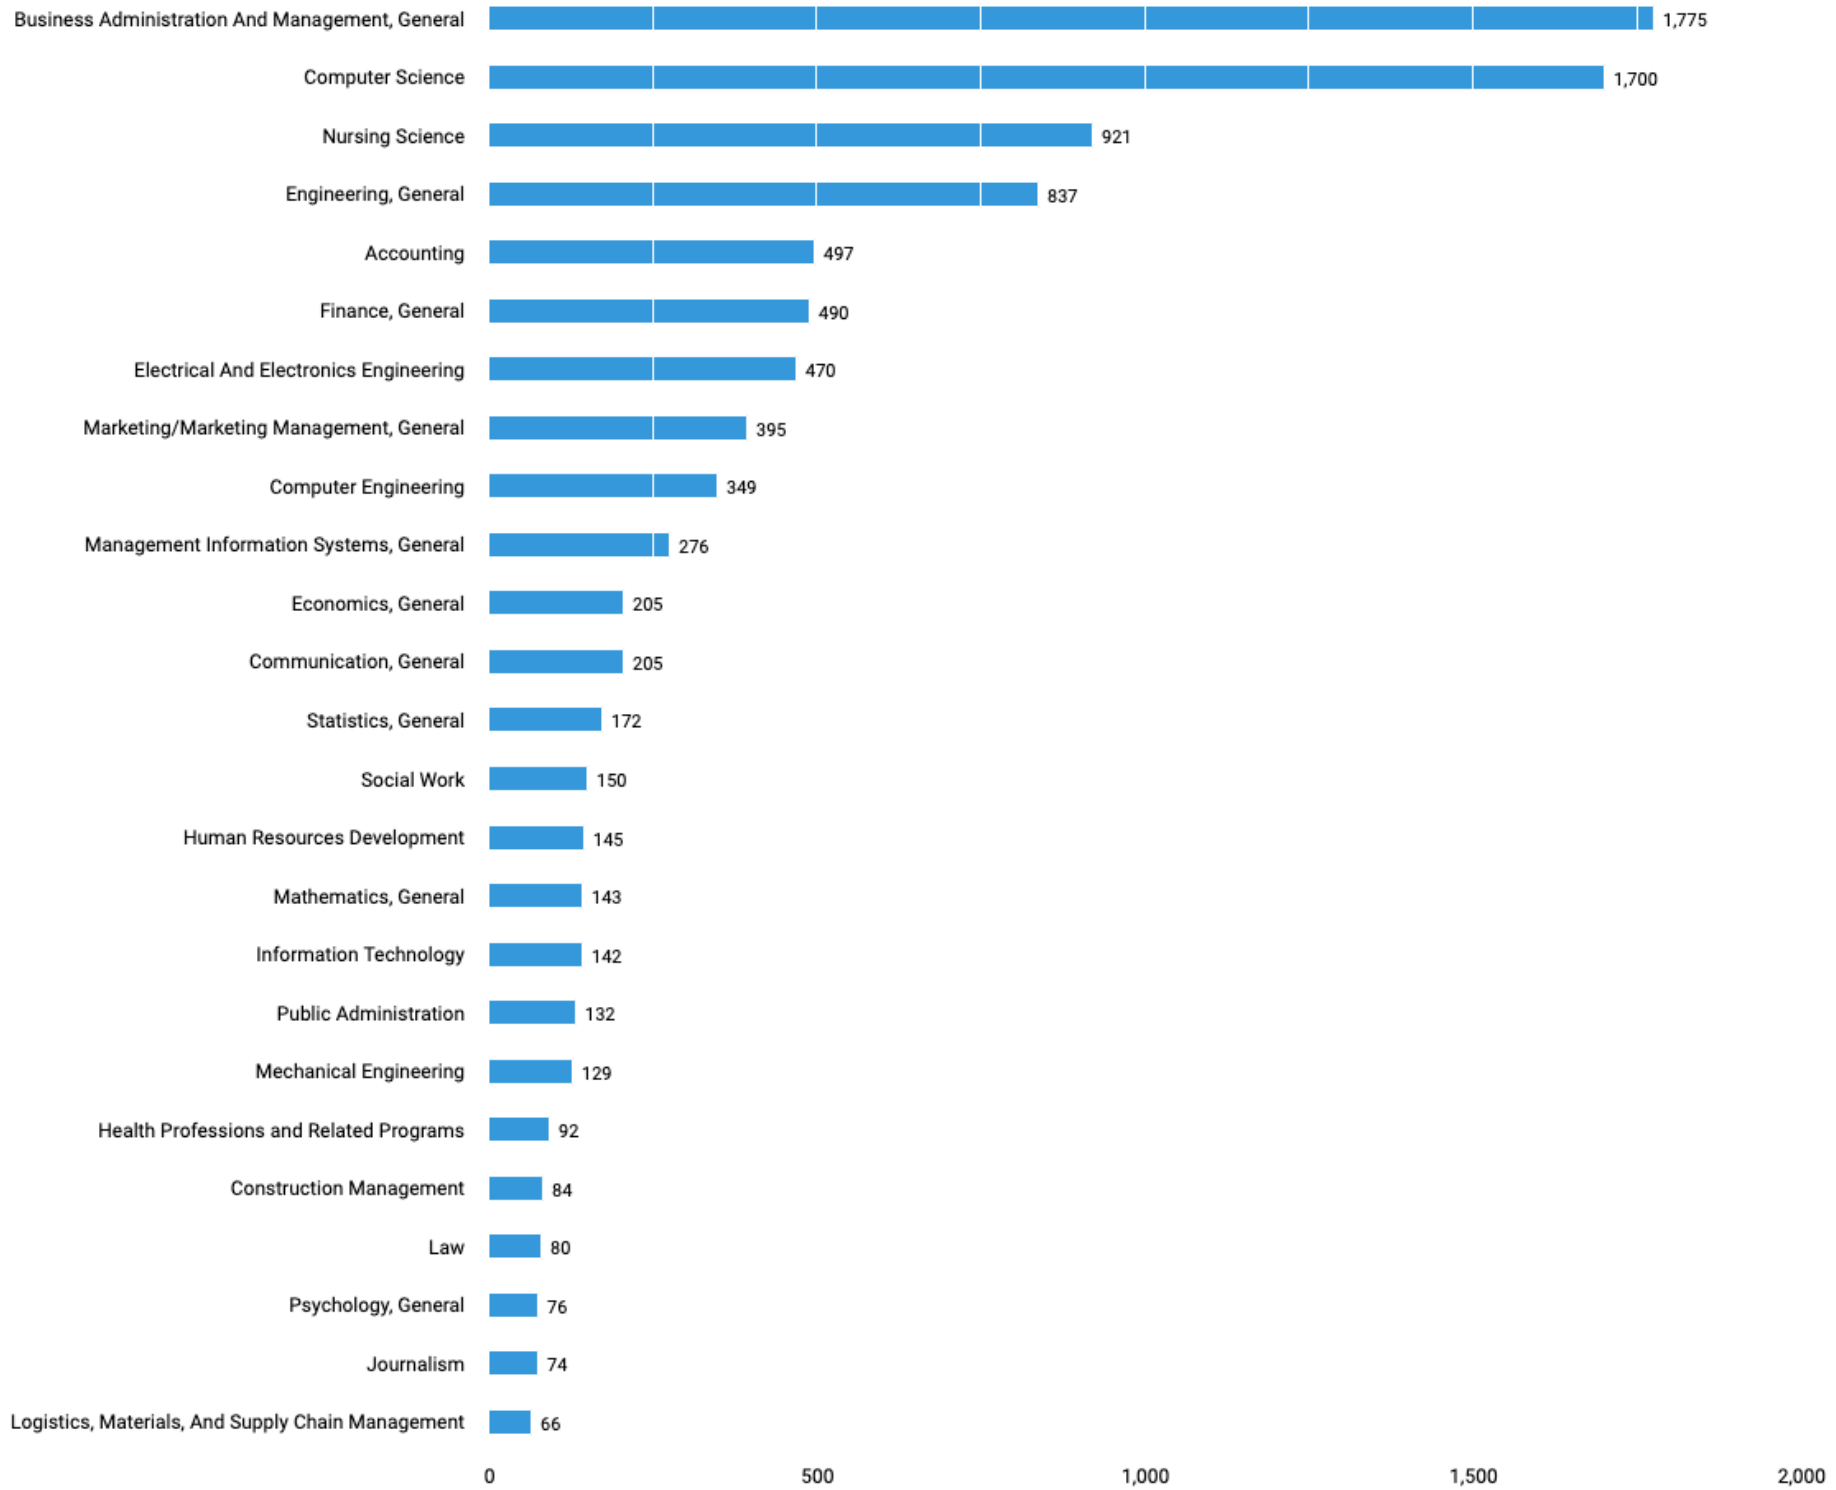

Source: Labor Insight (Burning Glass Technologies)

Top Detailed O*Net Occupations

Nov. 01, 2021 - Nov. 30, 2021

There are 29,101 postings available with the current filters applied.

There are 1,331 unspecified postings.

There are 29,101 postings available with the current filters applied.

There are 22,453 unspecified postings.

Included Postings

New postings, HWOL universe postings

Active Selections

Custom range (Nov. 1, 2021 - Nov. 30, 2021) AND (MSA : Austin-Round Rock, TX (Metropolitan Statistical Area)) AND (Jobs Universe : HWOL) AND (Included Postings : All New Jobs)

Time Series Analysis

New Postings increased by 0.73% to 274,832 in the period 2019 - 2020

Jan. 01, 2010 - Dec. 16, 2021

There are 1,848,141 postings available with the current filters applied.

There are 0 unspecified postings.

Included Postings

New postings, HWOL universe postings

Active Selections

Custom range (Nov. 1, 2021 - Nov. 30, 2021) AND (MSA : Austin-Round Rock, TX (Metropolitan Statistical Area)) AND (Jobs Universe : HWOL) AND (Included Postings : All New Jobs)