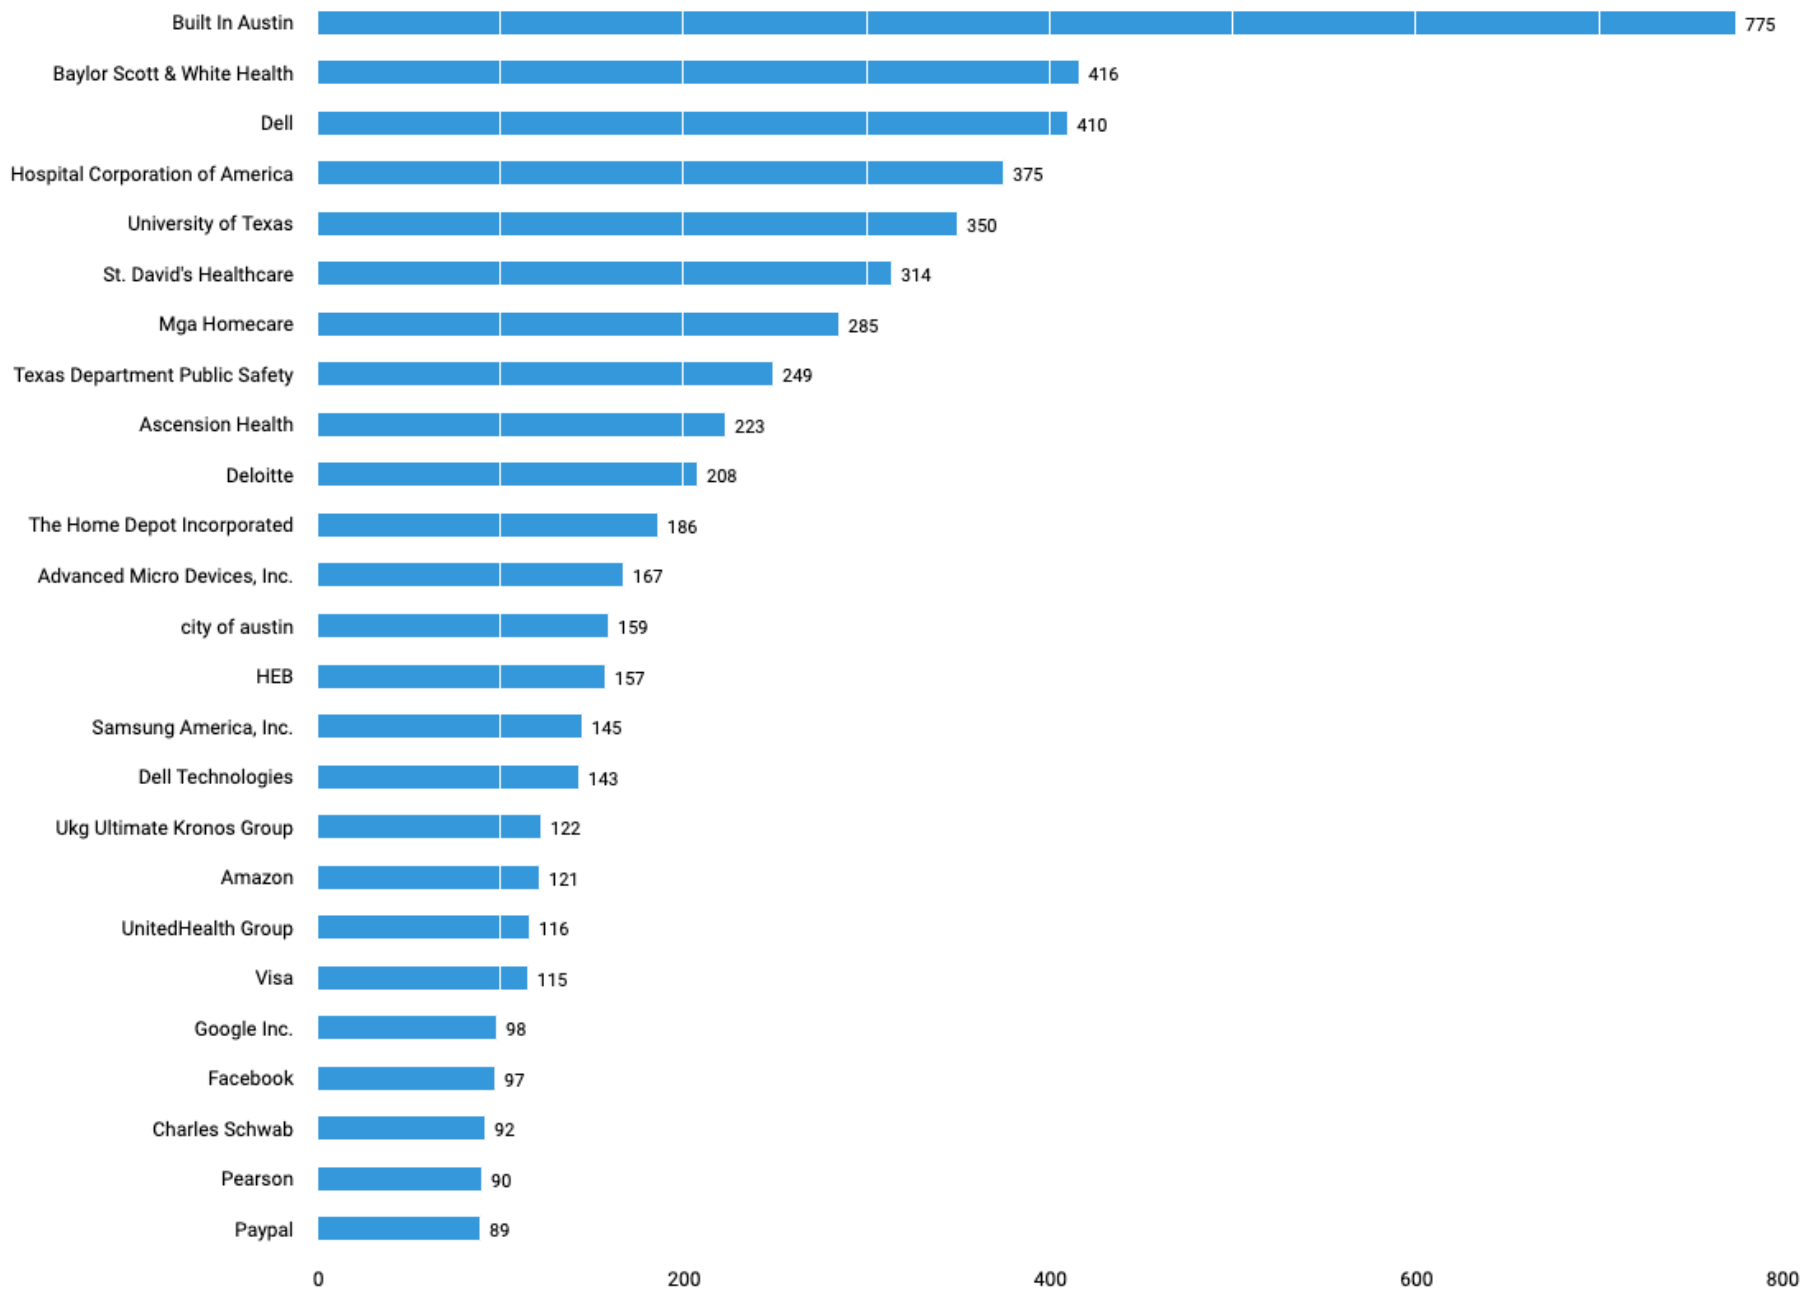

Note: 43% of records have been excluded because they do not include a degree level. As a result, the chart below may not be representative of the full sample.

Nov. 01, 2021 - Nov. 30, 2021

There are 29,101 postings available with the current filters applied.

There are 12,585 unspecified postings.

Included Postings

New postings, HWOL universe postings

Active Selections

Custom range (Nov. 1, 2021 - Nov. 30, 2021) AND (MSA : Austin-Round Rock, TX (Metropolitan Statistical Area)) AND (Jobs Universe : HWOL) AND (Included Postings : All New Jobs)

Source: Labor Insight (Burning Glass Technologies)

Employers with the Most Job Openings

Nov. 01, 2021 - Nov. 30, 2021

There are 29,101 postings available with the current filters applied.

There are 1,821 unspecified postings.

Included Postings

New postings, HWOL universe postings

Active Selections

Custom range (Nov. 1, 2021 - Nov. 30, 2021) AND (MSA : Austin-Round Rock, TX (Metropolitan Statistical Area)) AND (Jobs Universe : HWOL) AND (Included Postings : All New Jobs)