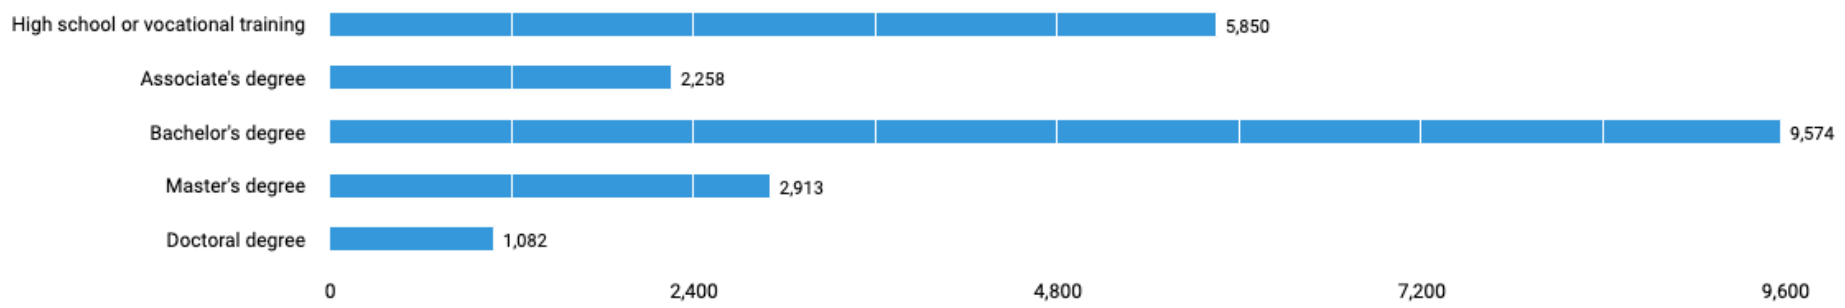

Note: 43% of records have been excluded because they do not include a degree level. As a result, the chart below may not be representative of the full sample.

Nov. 01, 2021 - Nov. 30, 2021

There are 29,101 postings available with the current filters applied.

There are 12,585 unspecified postings.

Included Postings

New postings, HWOL universe postings

Active Selections

Custom range (Nov. 1, 2021 - Nov. 30, 2021) AND (MSA : Austin-Round Rock, TX (Metropolitan Statistical Area)) AND (Jobs Universe : HWOL) AND (Included Postings : All New Jobs)