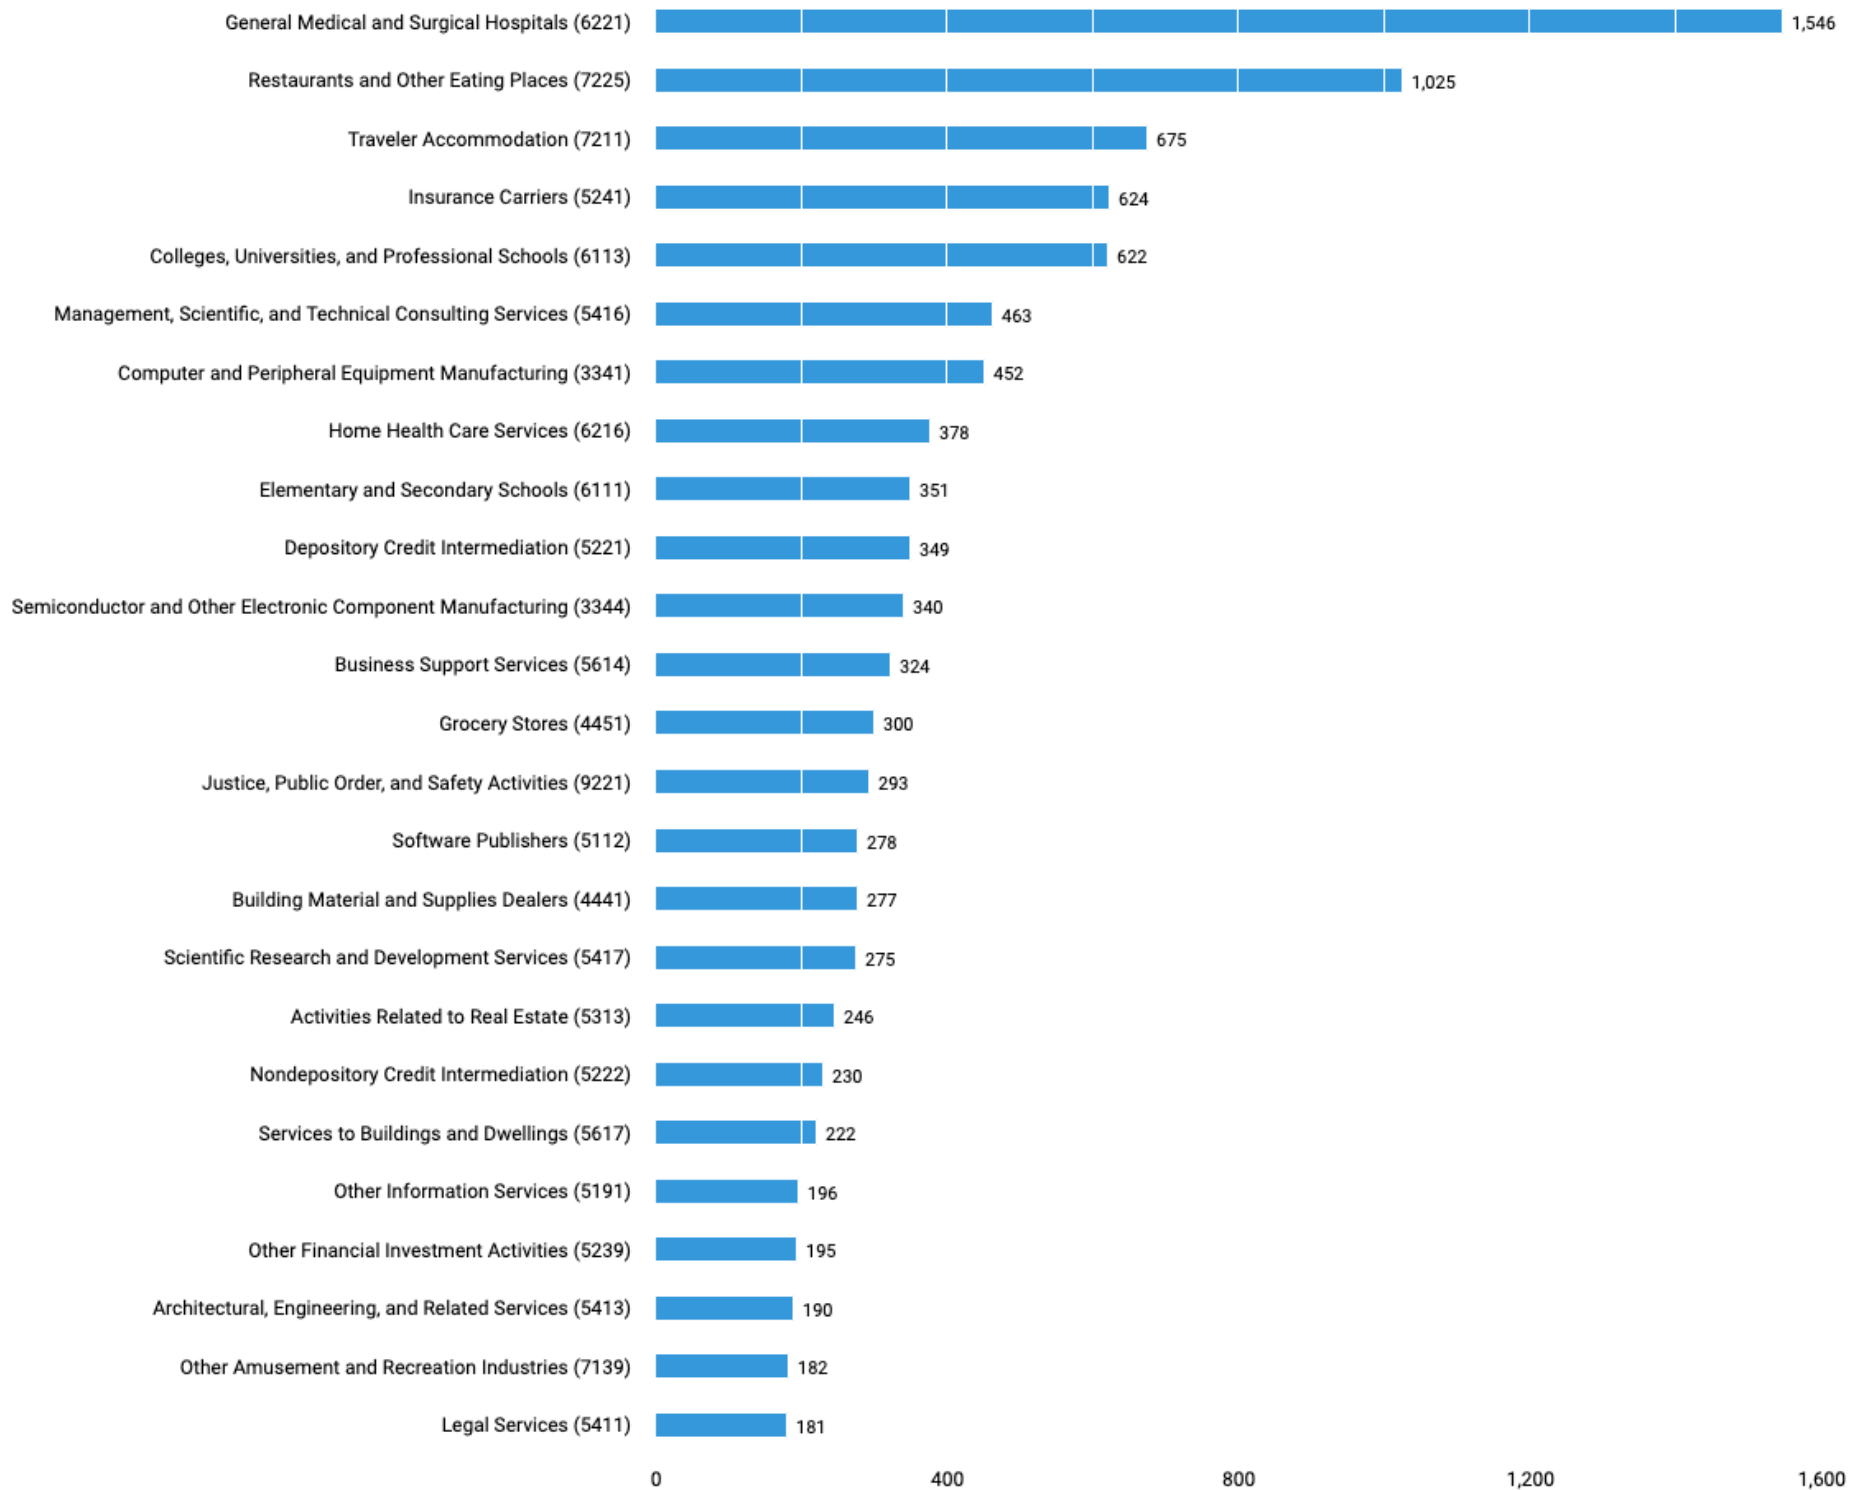

There are 29,101 postings available with the current filters applied.

There are 11,820 unspecified postings.

Included Postings

New postings, HWOL universe postings

Active Selections

Custom range (Nov. 1, 2021 - Nov. 30, 2021) AND (MSA : Austin-Round Rock, TX (Metropolitan Statistical Area)) AND (Jobs Universe : HWOL) AND (Included Postings : All New Jobs)

Source: Labor Insight (Burning Glass Technologies)

Top Detailed O*Net Occupations

Nov. 01, 2021 - Nov. 30, 2021

There are 29,101 postings available with the current filters applied.

There are 1,331 unspecified postings.

Included Postings

New postings, HWOL universe postings

Active Selections

Custom range (Nov. 1, 2021 - Nov. 30, 2021) AND (MSA : Austin-Round Rock, TX (Metropolitan Statistical Area)) AND (Jobs Universe : HWOL) AND (Included Postings : All New Jobs)