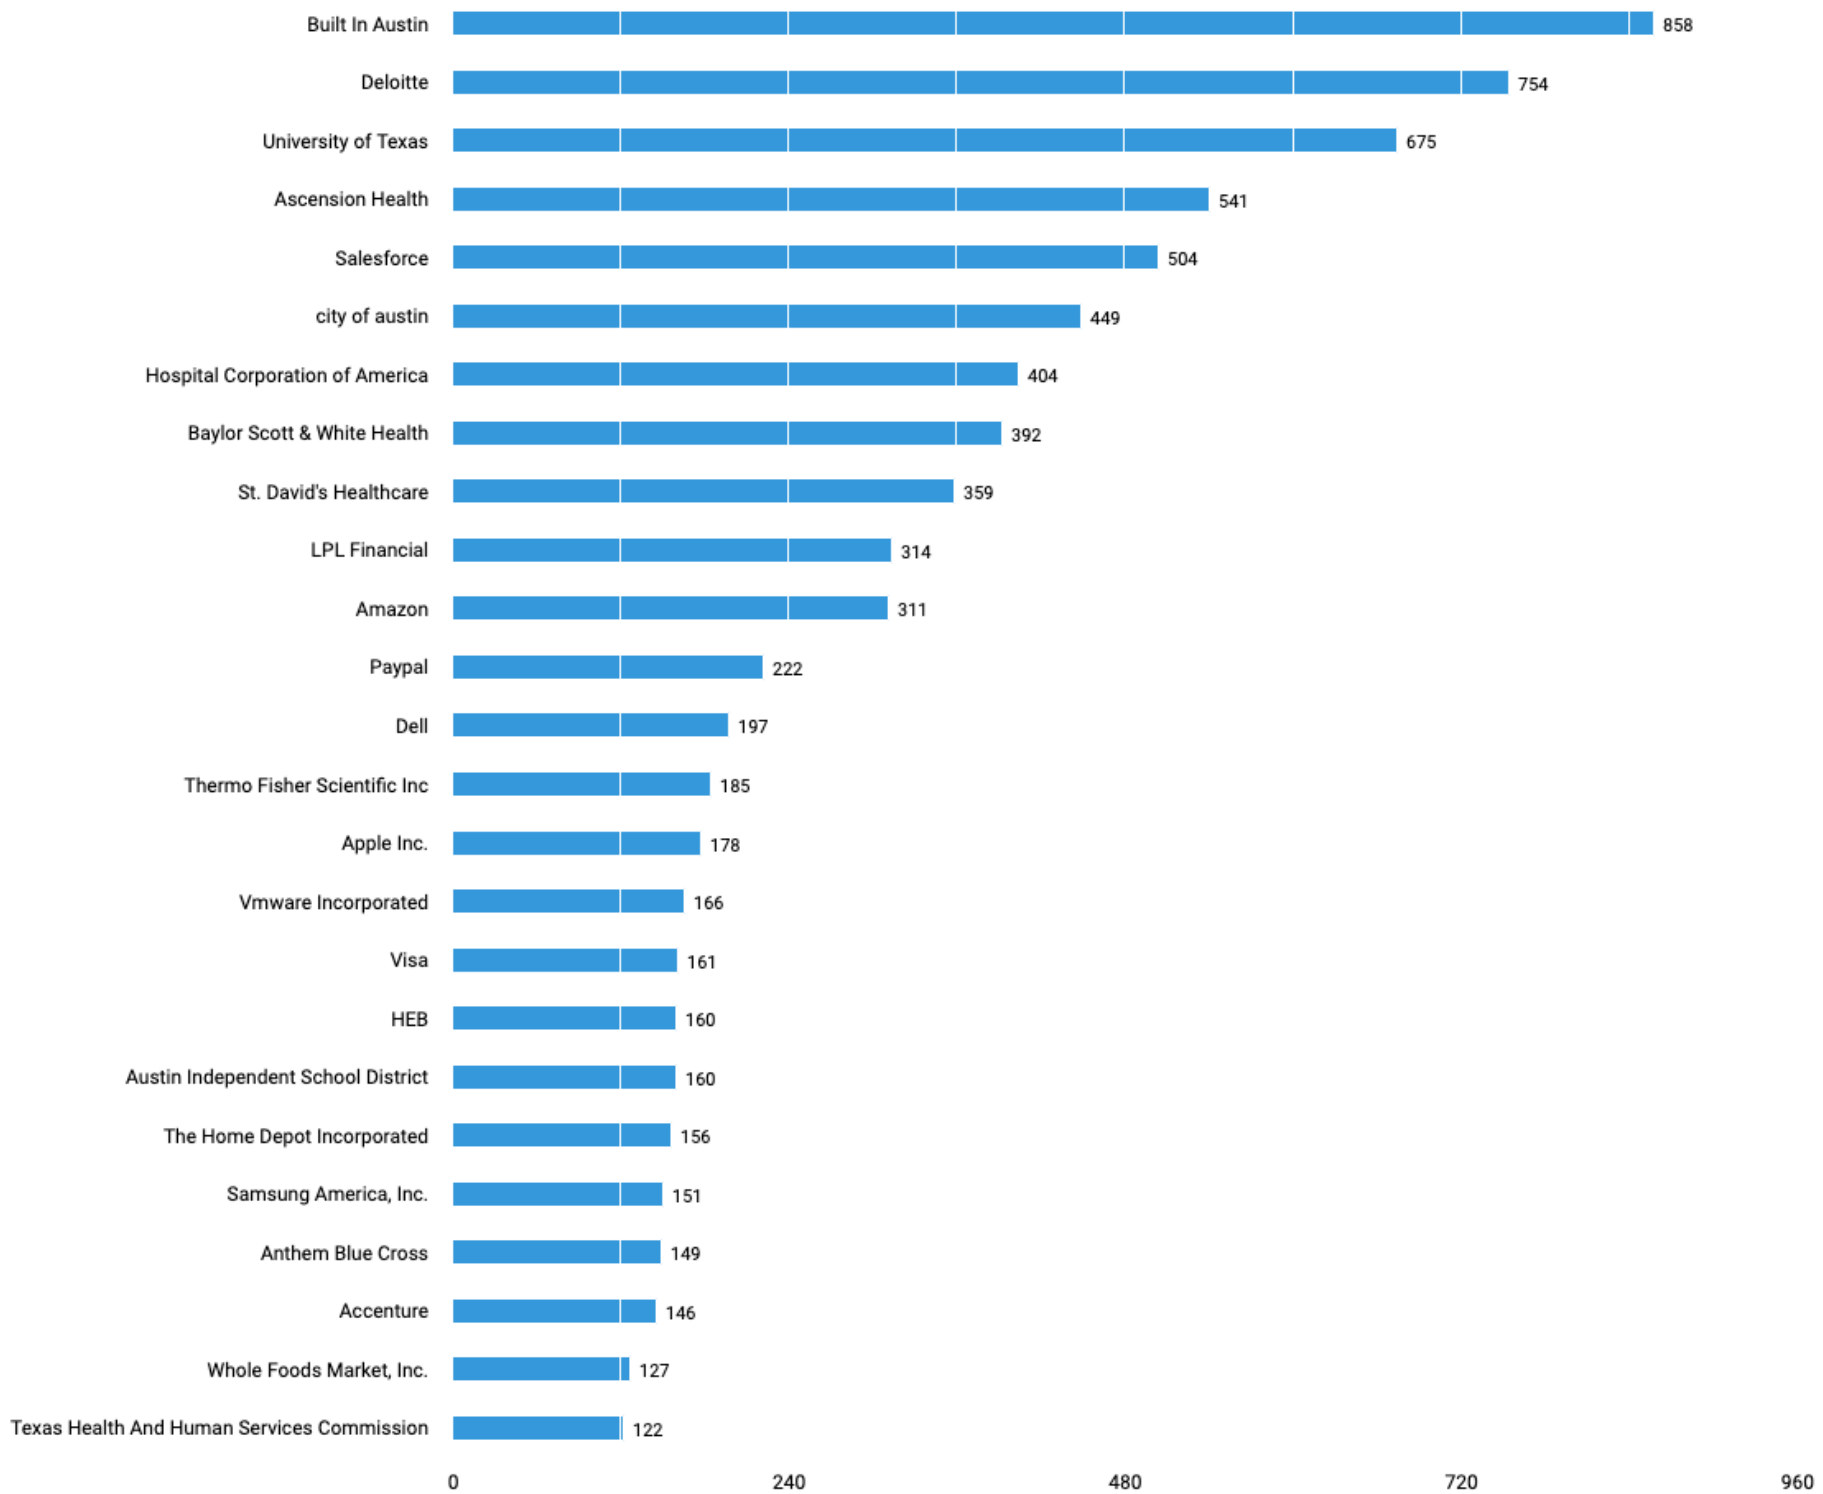

Note: 43% of records have been excluded because they do not include a degree level. As a result, the chart below may not be representative of the full sample.

Oct. 01, 2021 - Oct. 31, 2021

There are 35,260 postings available with the current filters applied.

There are 15,022 unspecified postings.

Included Postings

New postings, HWOL universe postings

Active Selections

Custom range (Oct. 1, 2021 - Oct. 31, 2021) AND (MSA : Austin-Round Rock, TX (Metropolitan Statistical Area)) AND (Jobs Universe : HWOL) AND (Included Postings : All New Jobs)

Employers with the Most Job Openings

Oct. 01, 2021 - Oct. 31, 2021

There are 35,260 postings available with the current filters applied.

There are 2,474 unspecified postings.

Included Postings

New postings, HWOL universe postings

Active Selections

Custom range (Oct. 1, 2021 - Oct. 31, 2021) AND (MSA : Austin-Round Rock, TX (Metropolitan Statistical Area)) AND (Jobs Universe : HWOL) AND (Included Postings : All New Jobs)

Top Detailed Industries