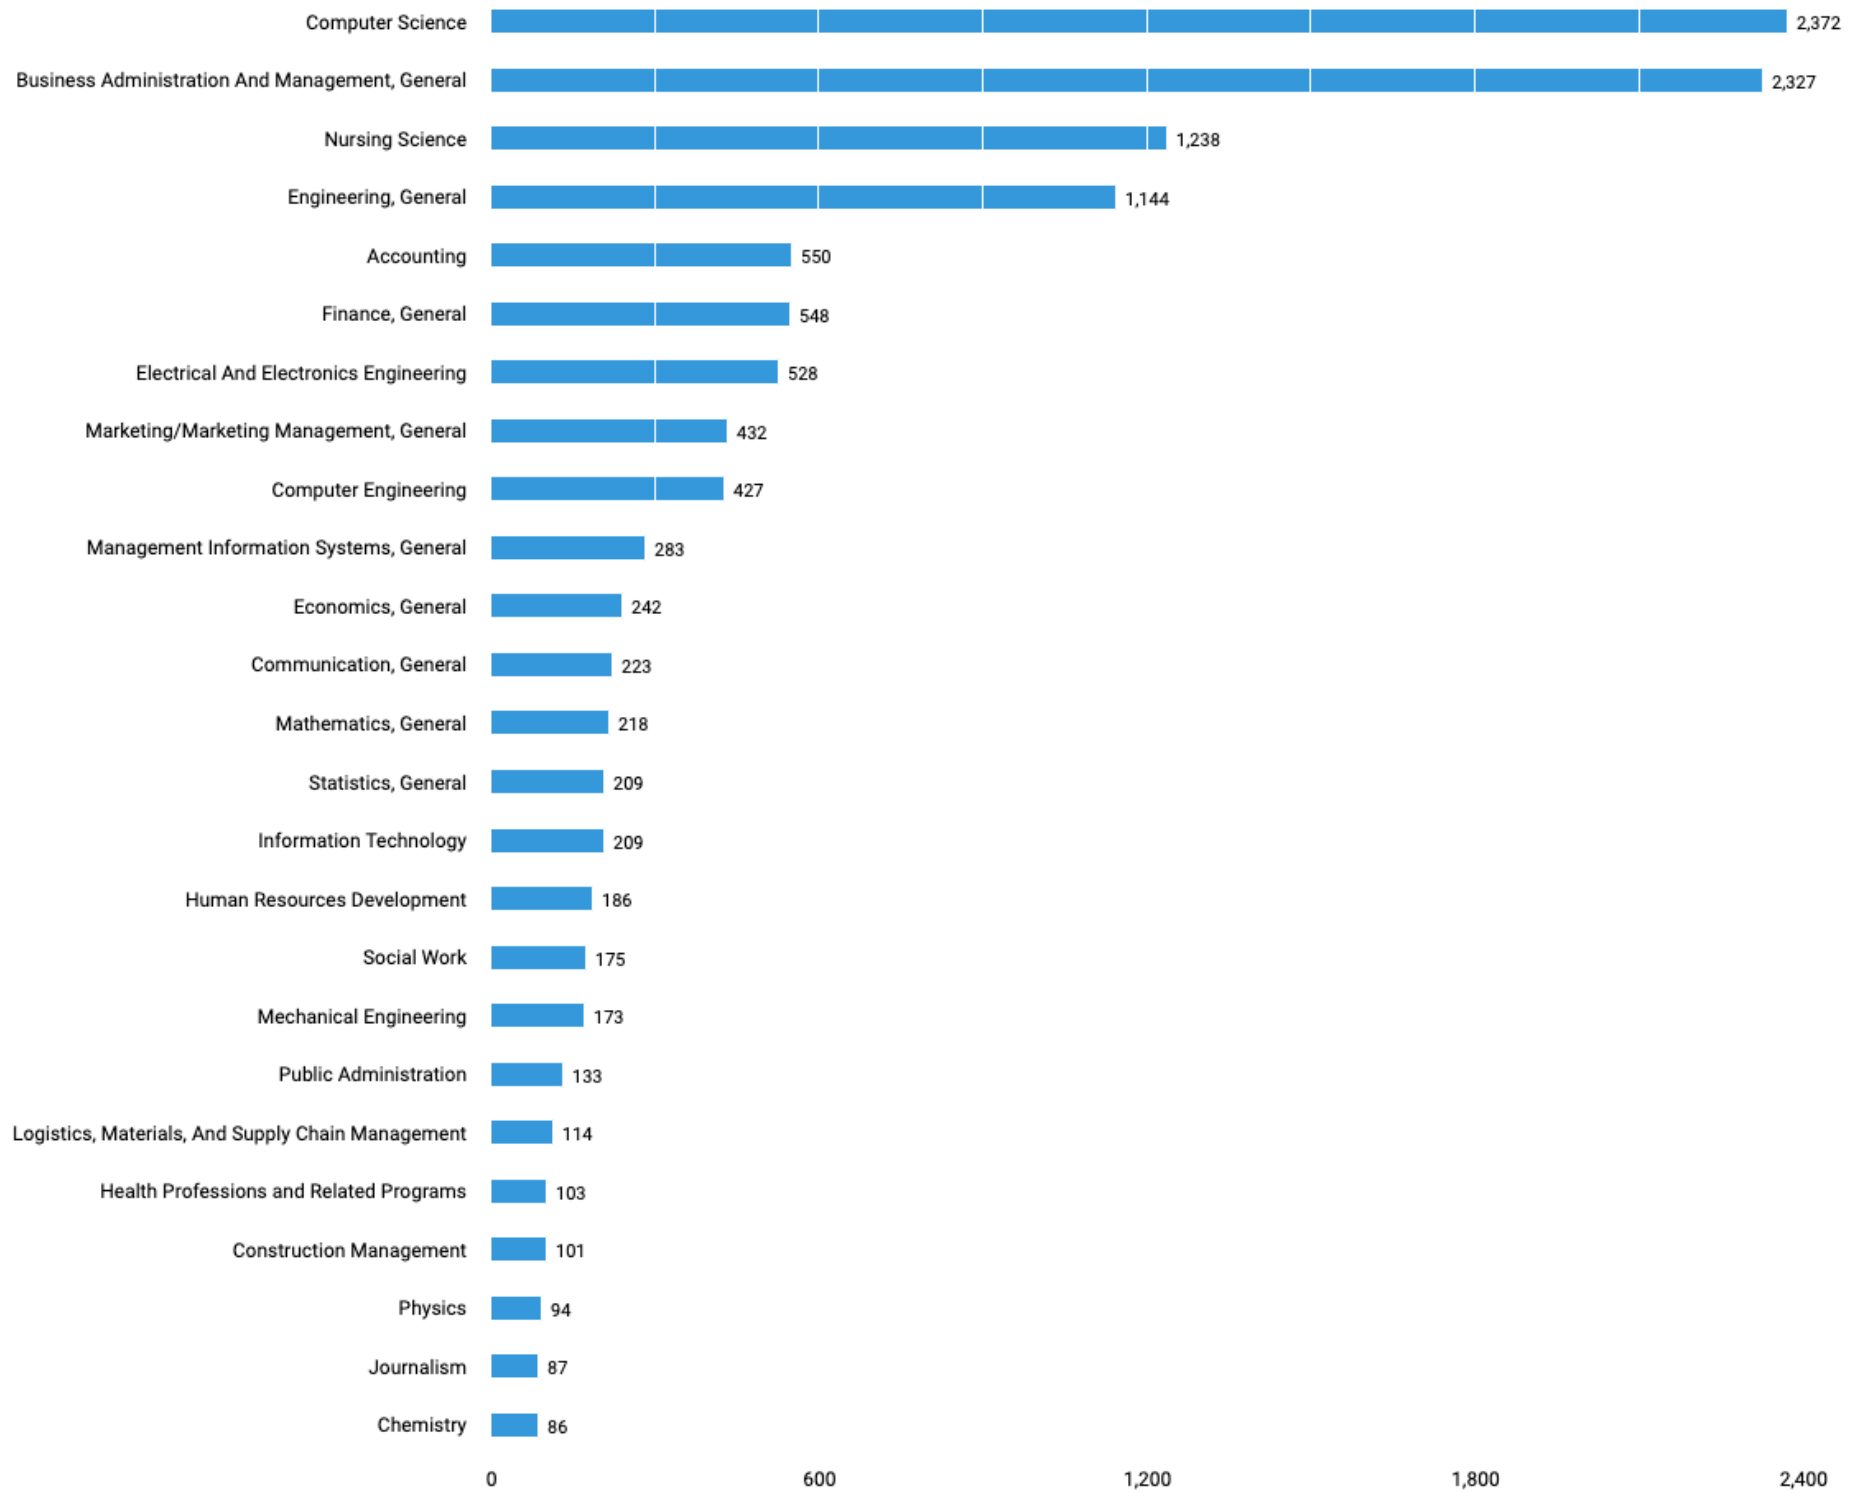

Employers with the Most Job Openings

Oct. 01, 2021 - Oct. 31, 2021

There are 35,260 postings available with the current filters applied.

There are 2,474 unspecified postings.

Included Postings

New postings, HWOL universe postings

Oct. 01, 2021 - Oct. 31, 2021

There are 35,260 postings available with the current filters applied.

There are 1,550 unspecified postings.

Included Postings

New postings, HWOL universe postings

Active Selections

Note: 76% of records have been excluded because they do not include a program of study. As a result, the chart below may not be representative of the full sample.

Oct. 01, 2021 - Oct. 31, 2021

There are 35,260 postings available with the current filters applied.

There are 26,858 unspecified postings.

Included Postings

New postings, HWOL universe postings

Active Selections

Custom range (Oct. 1, 2021 - Oct. 31, 2021) AND (MSA : Austin-Round Rock, TX (Metropolitan Statistical Area)) AND (Jobs Universe : HWOL) AND (Included Postings : All New Jobs)