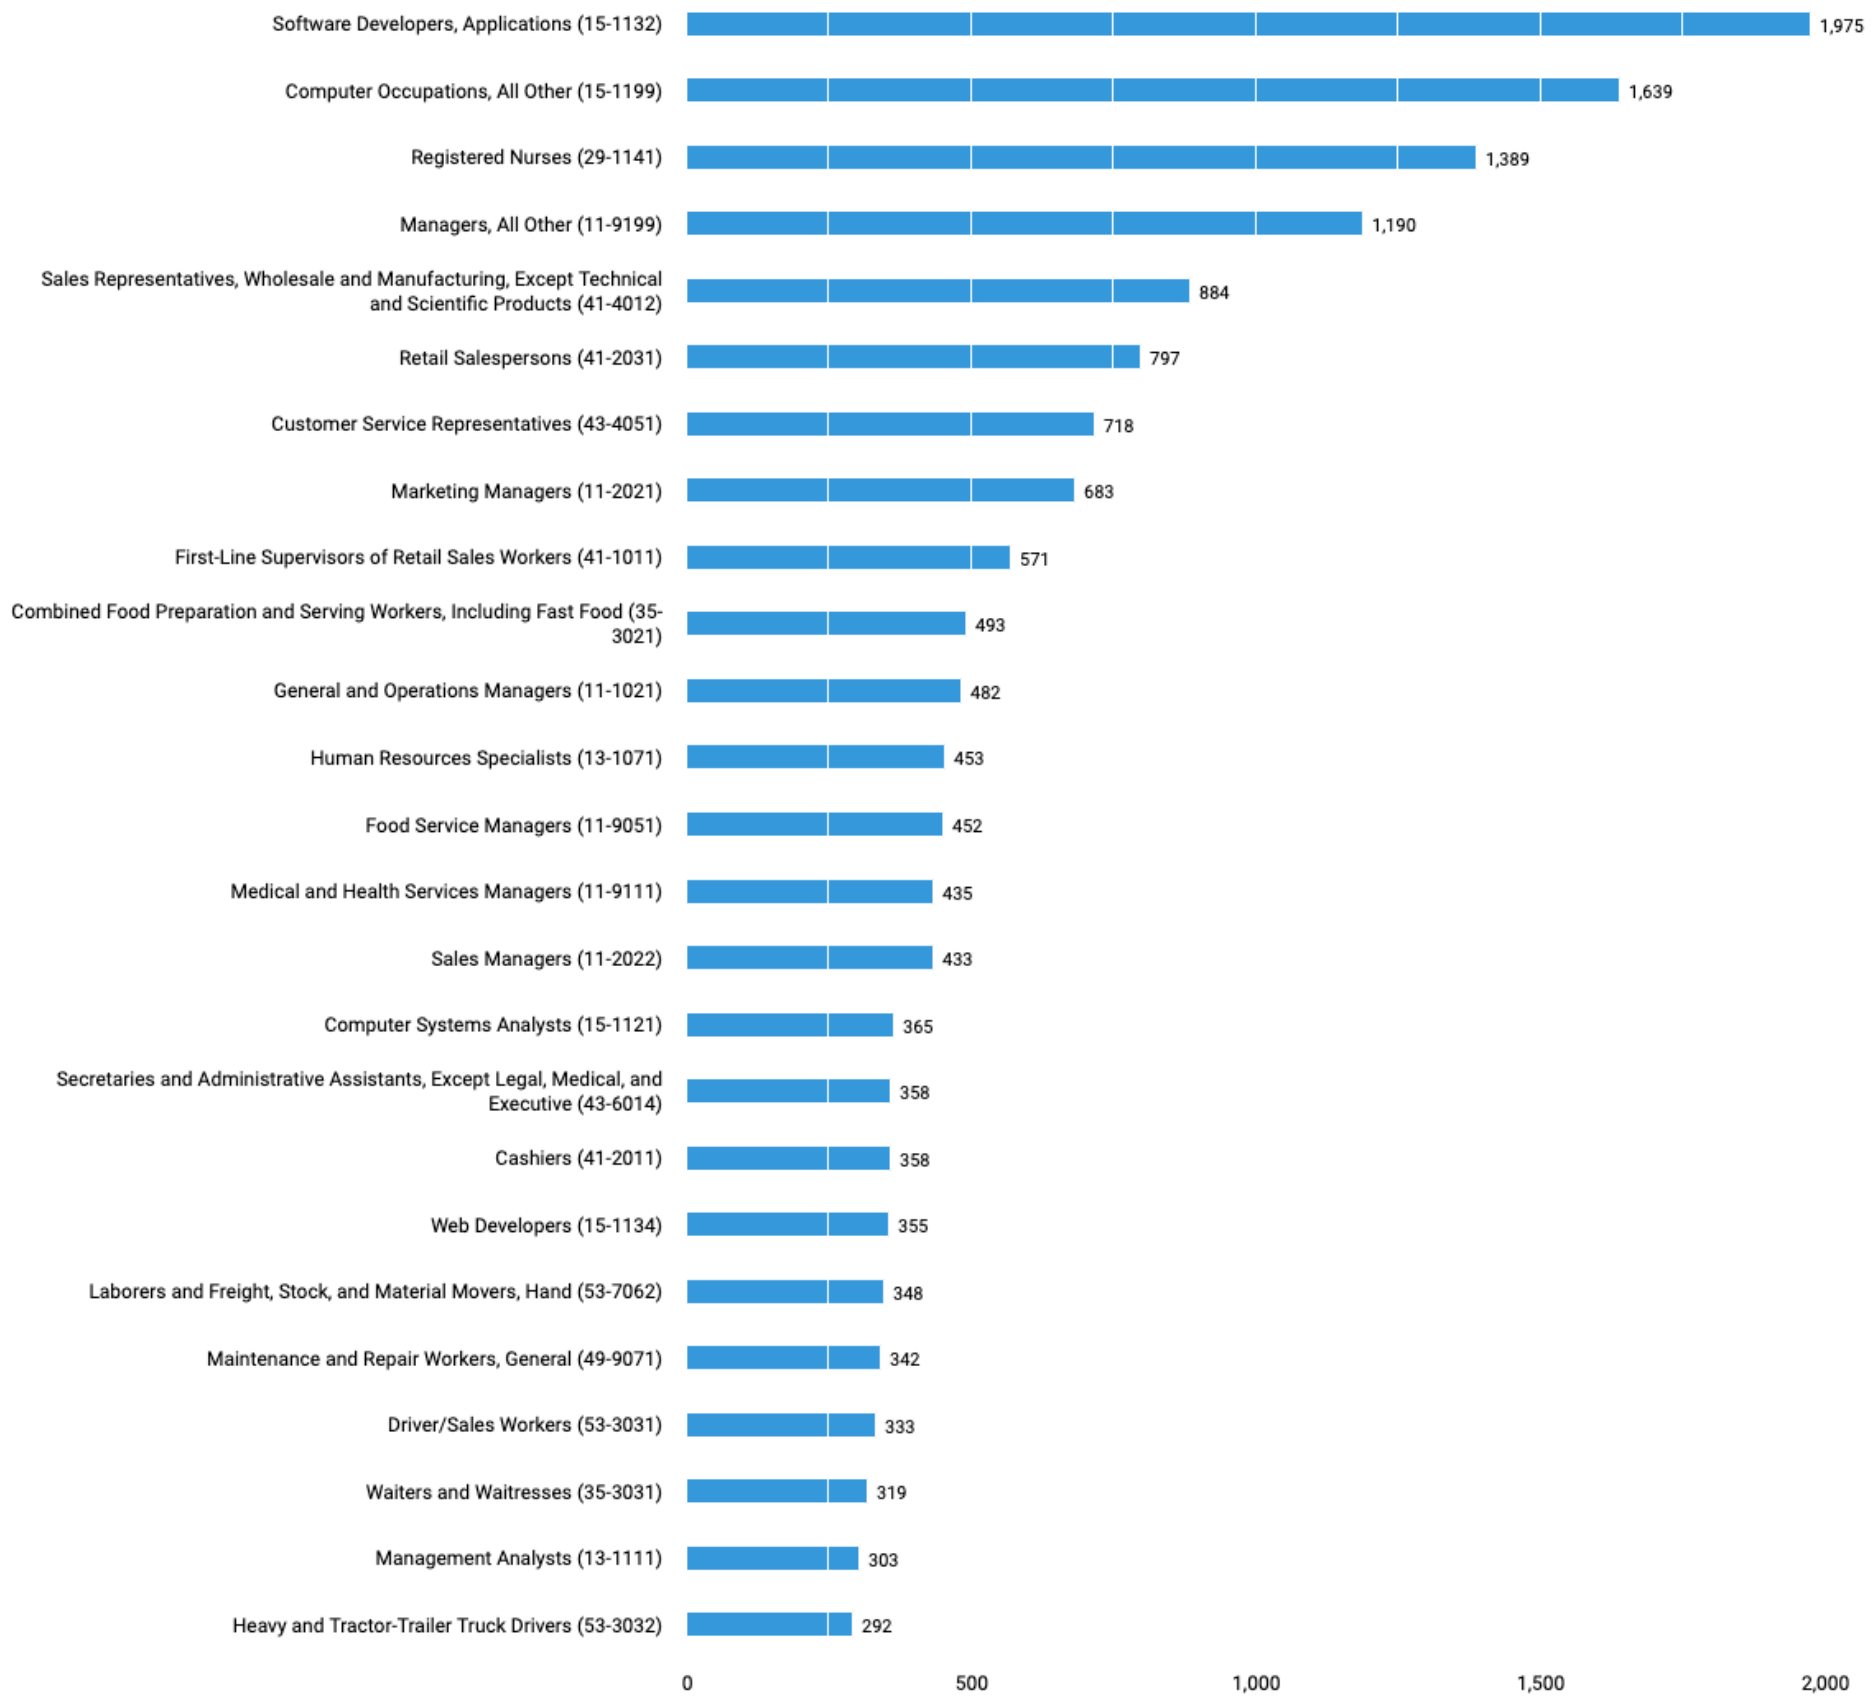

Employers with the Most Job Openings

Oct. 01, 2021 - Oct. 31, 2021

There are 35,260 postings available with the current filters applied.

There are 2,474 unspecified postings.

Included Postings

New postings, HWOL universe postings

Custom range (Oct. 1, 2021 - Oct. 31, 2021) AND (MSA : Austin-Round Rock, TX (Metropolitan Statistical Area)) AND (Jobs Universe : HWOL) AND (Included Postings : All New Jobs)

Top Detailed O*Net Occupations

Oct. 01, 2021 - Oct. 31, 2021

There are 35,260 postings available with the current filters applied.

There are 1,550 unspecified postings.

Included Postings

New postings, HWOL universe postings

Active Selections

Custom range (Oct. 1, 2021 - Oct. 31, 2021) AND (MSA : Austin-Round Rock, TX (Metropolitan Statistical Area)) AND (Jobs Universe : HWOL) AND (Included Postings : All New Jobs)

Programs of Study in Greatest Demand