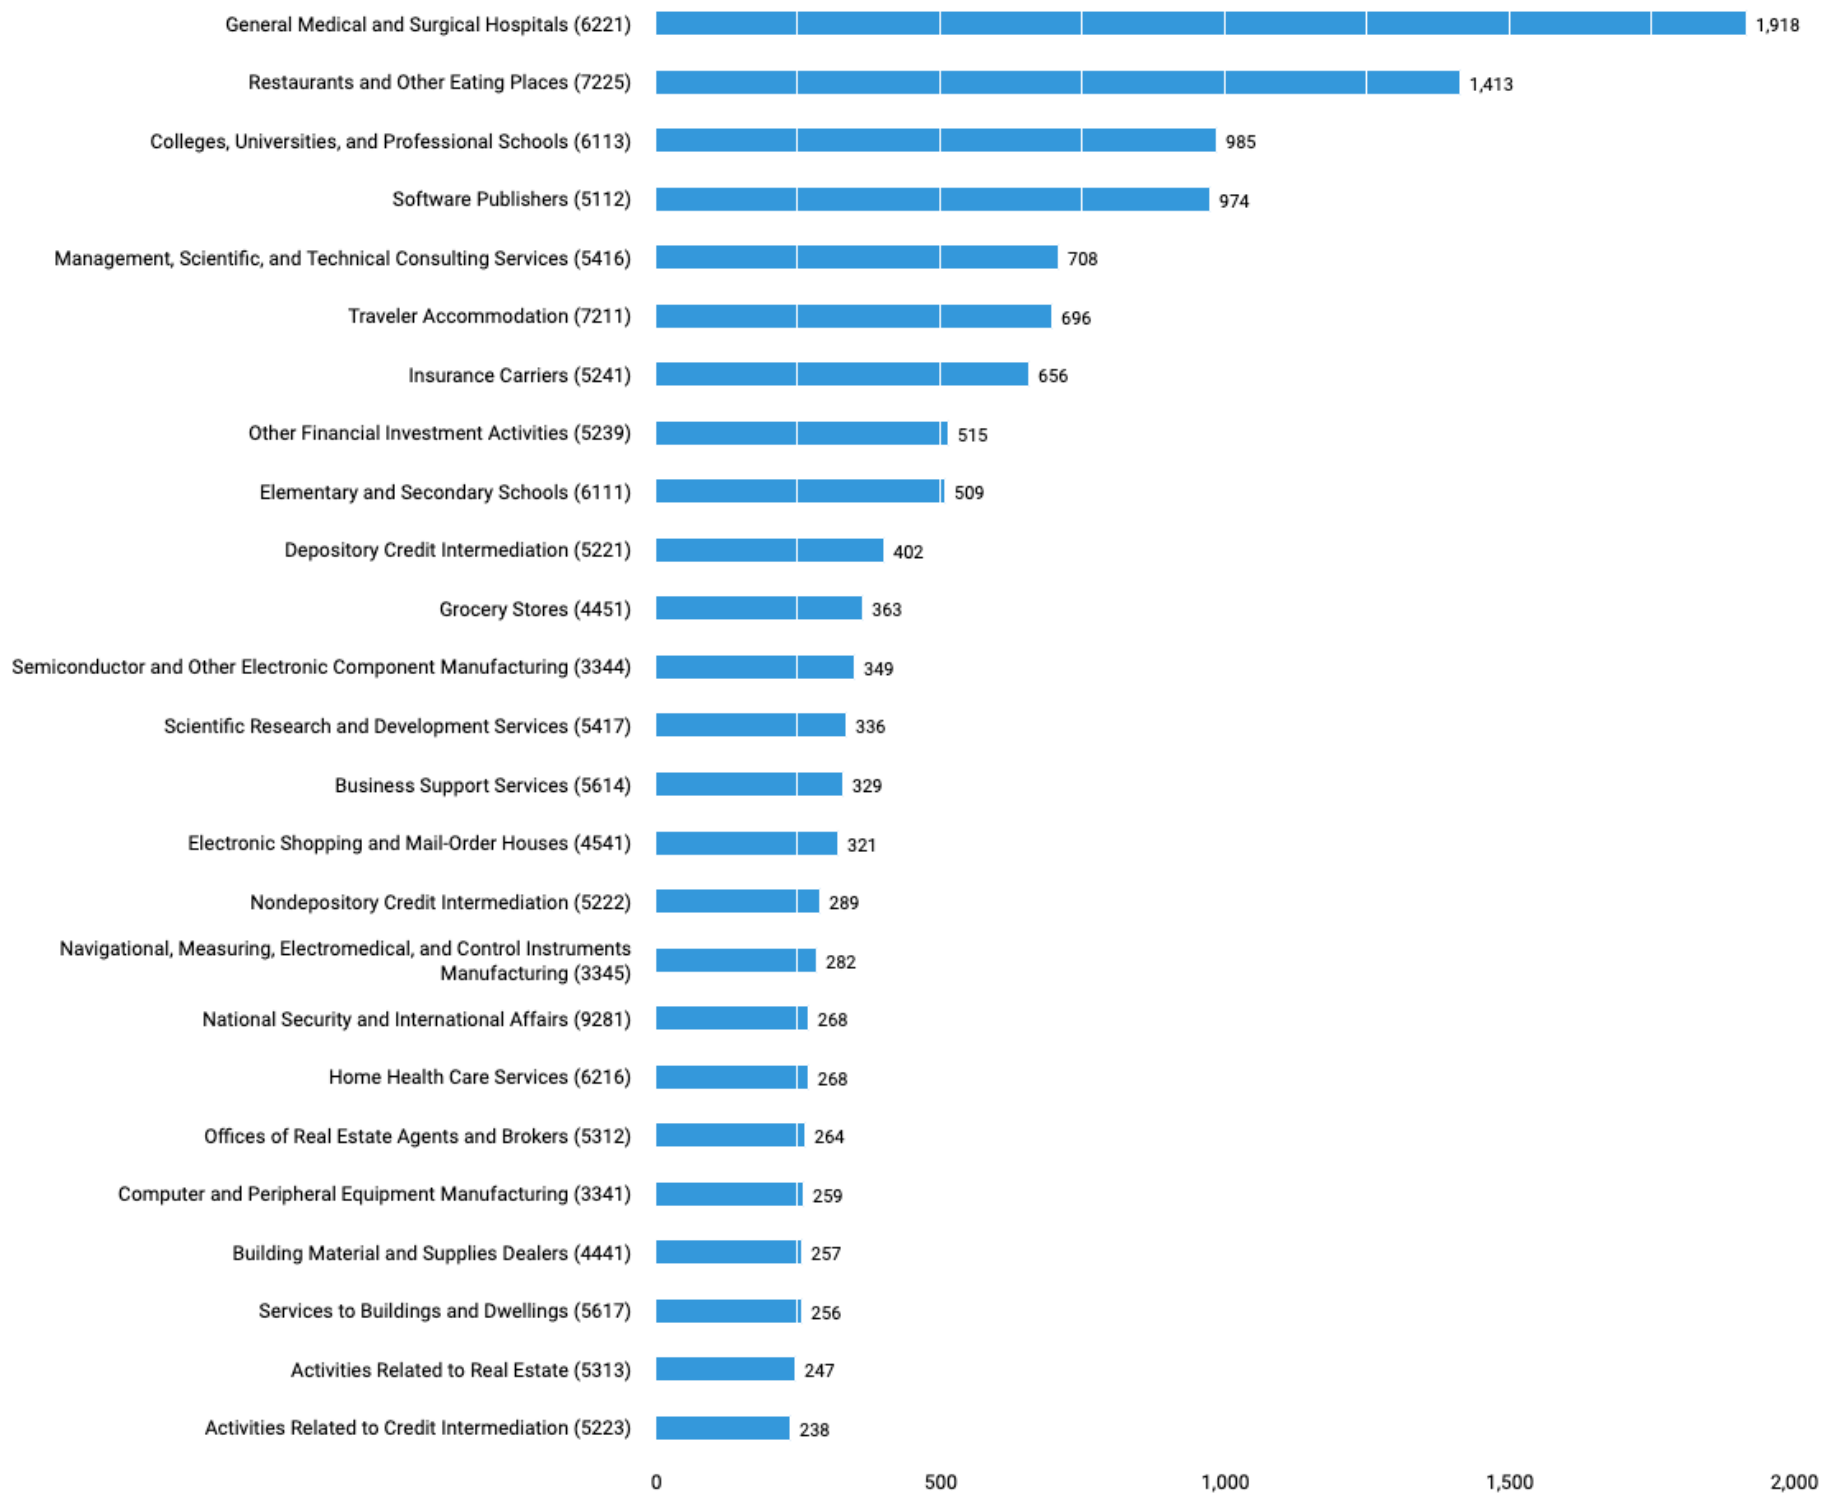

Employers with the Most Job Openings

Oct. 01, 2021 - Oct. 31, 2021

There are 35,260 postings available with the current filters applied.

There are 2,474 unspecified postings.

Included Postings

New postings, HWOL universe postings

Oct. 01, 2021 - Oct. 31, 2021

There are 35,260 postings available with the current filters applied.

There are 14,179 unspecified postings.

Included Postings

New postings, HWOL universe postings

Active Selections

Custom range (Oct. 1, 2021 - Oct. 31, 2021) AND (MSA : Austin-Round Rock, TX (Metropolitan Statistical Area)) AND (Jobs Universe : HWOL) AND (Included Postings : All New Jobs)

Top Detailed O*Net Occupations

Oct. 01, 2021 - Oct. 31, 2021

There are 35,260 postings available with the current filters applied.

There are 1,550 unspecified postings.

Included Postings

New postings, HWOL universe postings

Active Selections