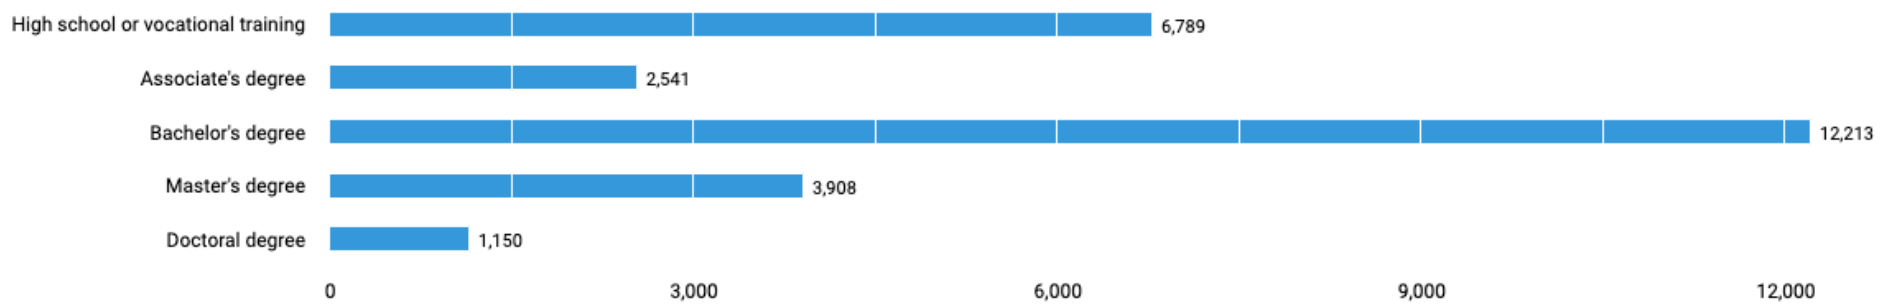

Note: 43% of records have been excluded because they do not include a degree level. As a result, the chart below may not be representative of the full sample.

Oct. 01, 2021 - Oct. 31, 2021

There are 35,260 postings available with the current filters applied.

There are 15,022 unspecified postings.

Included Postings

New postings, HWOL universe postings

Active Selections

Custom range (Oct. 1, 2021 - Oct. 31, 2021) AND (MSA : Austin-Round Rock, TX (Metropolitan Statistical Area)) AND (Jobs Universe : HWOL) AND (Included Postings : All New Jobs)