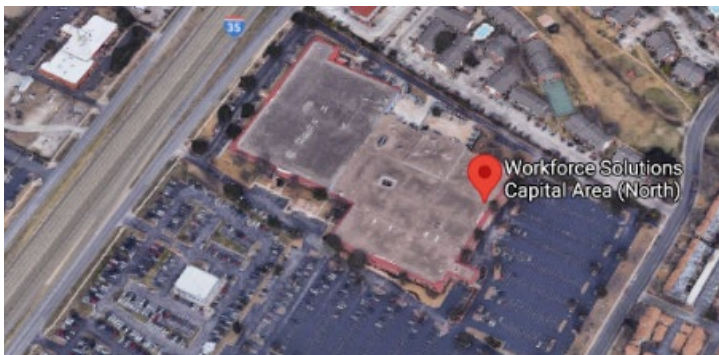

HOW TO FIND US WORKFORCE SOLUTIONS CAPITAL AREA (NORTH) • 9001 N IH 35, Suite 110, Austin, TX 78753

We look forward to your visit at our career center! Please keep these instructions handy for your trip to our Northview Business Center location.

ABOUT THE ADDRESS

- Every organization at the Northview Business Center has the same street address—9001 N IH 35—and a different suite number (ours is 110).
- If you search on a map for this address, the results will default to suite 100, located on the west side of the building facing Interstate 35:

Workforce Solutions is located on the northeast corner:

DIRECTIONS

- **If you're driving up Interstate 35**, you can access our parking lot from the frontage road before you reach Rundberg Lane.
- **If you're driving on Rundberg** to reach us, take the turn at Plaza Street and go south to reach our parking lot entrance.